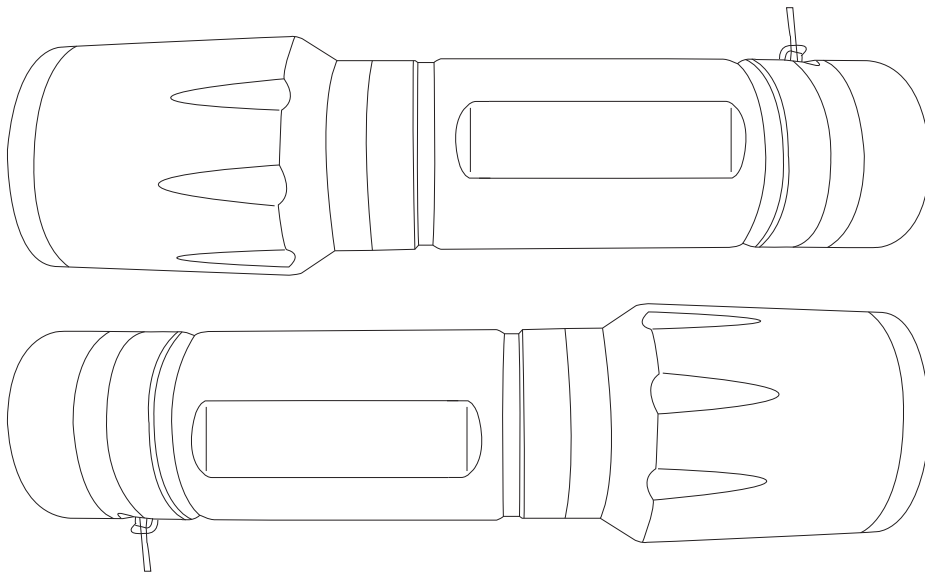

Product Art Template

Product: **TK1021 - Trekk™ Bottle Opener Torch**
Product Size: **120mm(h) x 31mm(w)**
Product Colour:
Decoration Size: **mm(w) x mm(h)**
Decoration Method:
Decoration Colour:

**Artwork
Approval**

Art Version: V1

Product Scale 100%

Notes:

Please check that all the details are correct before providing your approval with confirmed art version
Where the decoration method uses digital printing techniques colours are produced using CMYK equivalent.