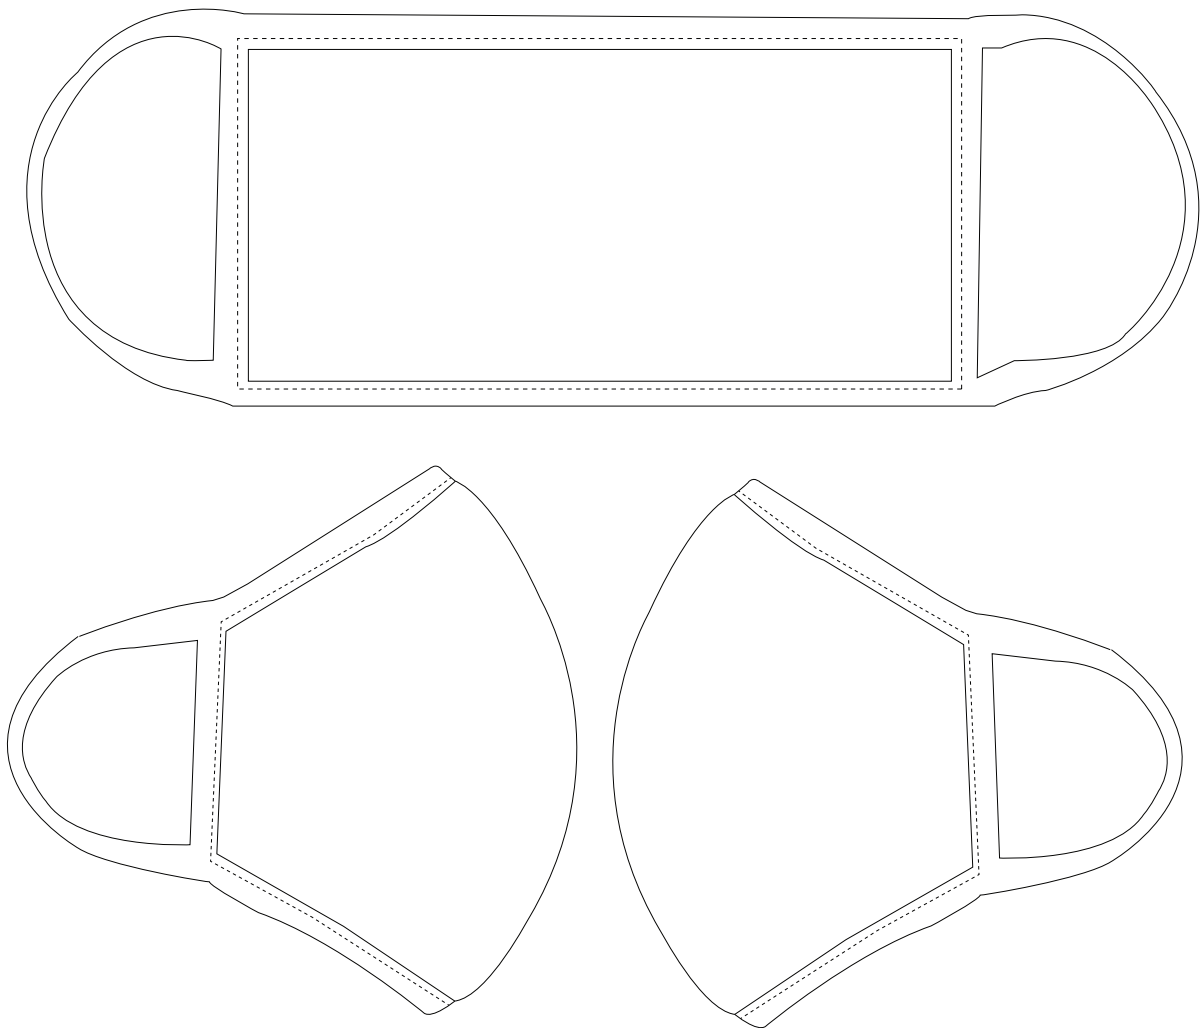

Product Art Template

Product: **MASK03 - Reed Face Mask**
Product Size: **150mm x 200mm**
Product Colour:
Decoration Size: **mm(w) x mm(h)**
Decoration Method:
Decoration Colour:

**Artwork
Approval**

Art Version: V1

Product Scale 50%

Notes:

Please check that all the details are correct before providing your approval with confirmed art version
Where the decoration method uses digital printing techniques colours are produced using CMYK equivalent.