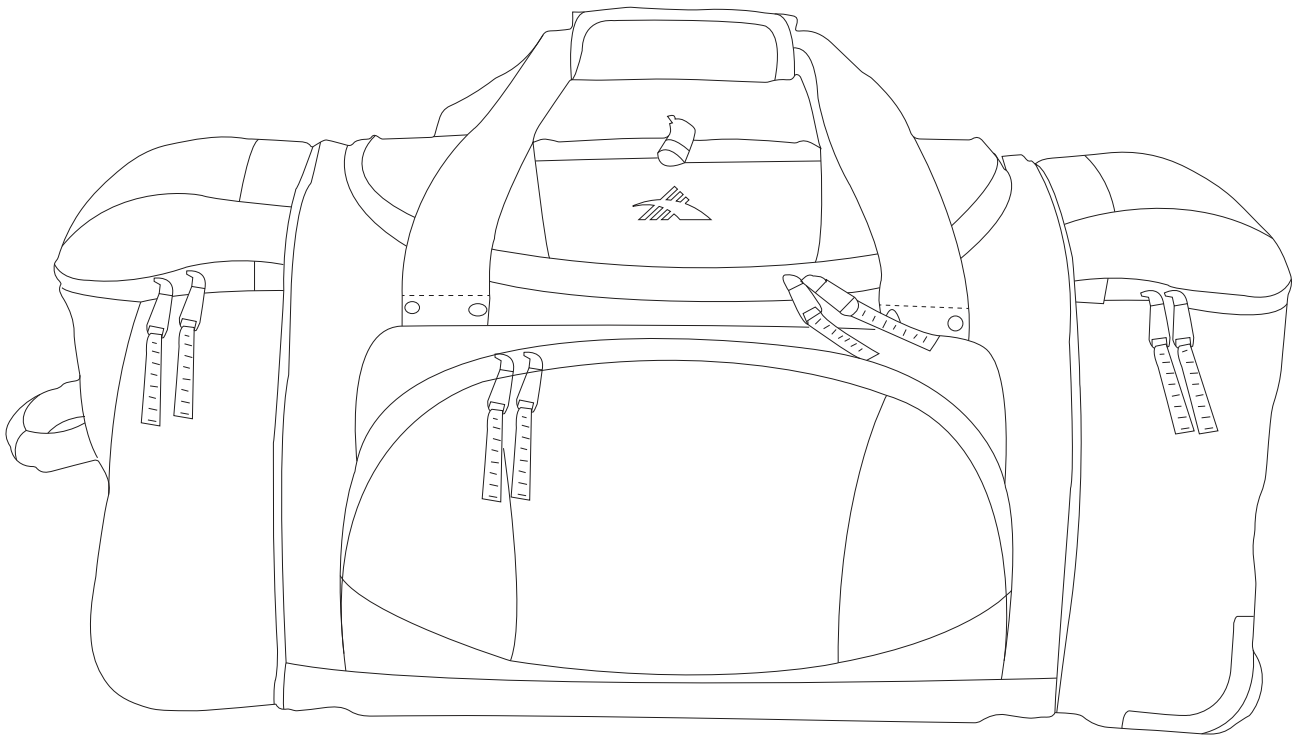

# Product Art Template

Product: **HS1012 - High Sierra 26 inch Wheeled  
Duffel Bag**

Product Size: **660mm(w) x 330mm(h) x 304mm(d)**

Product Colour:

Decoration Size: **mm(w) x mm(h)**

Decoration Method:

Decoration Colour:

**Artwork  
Approval**

Art Version: V1

**Product Scale 25%**

---