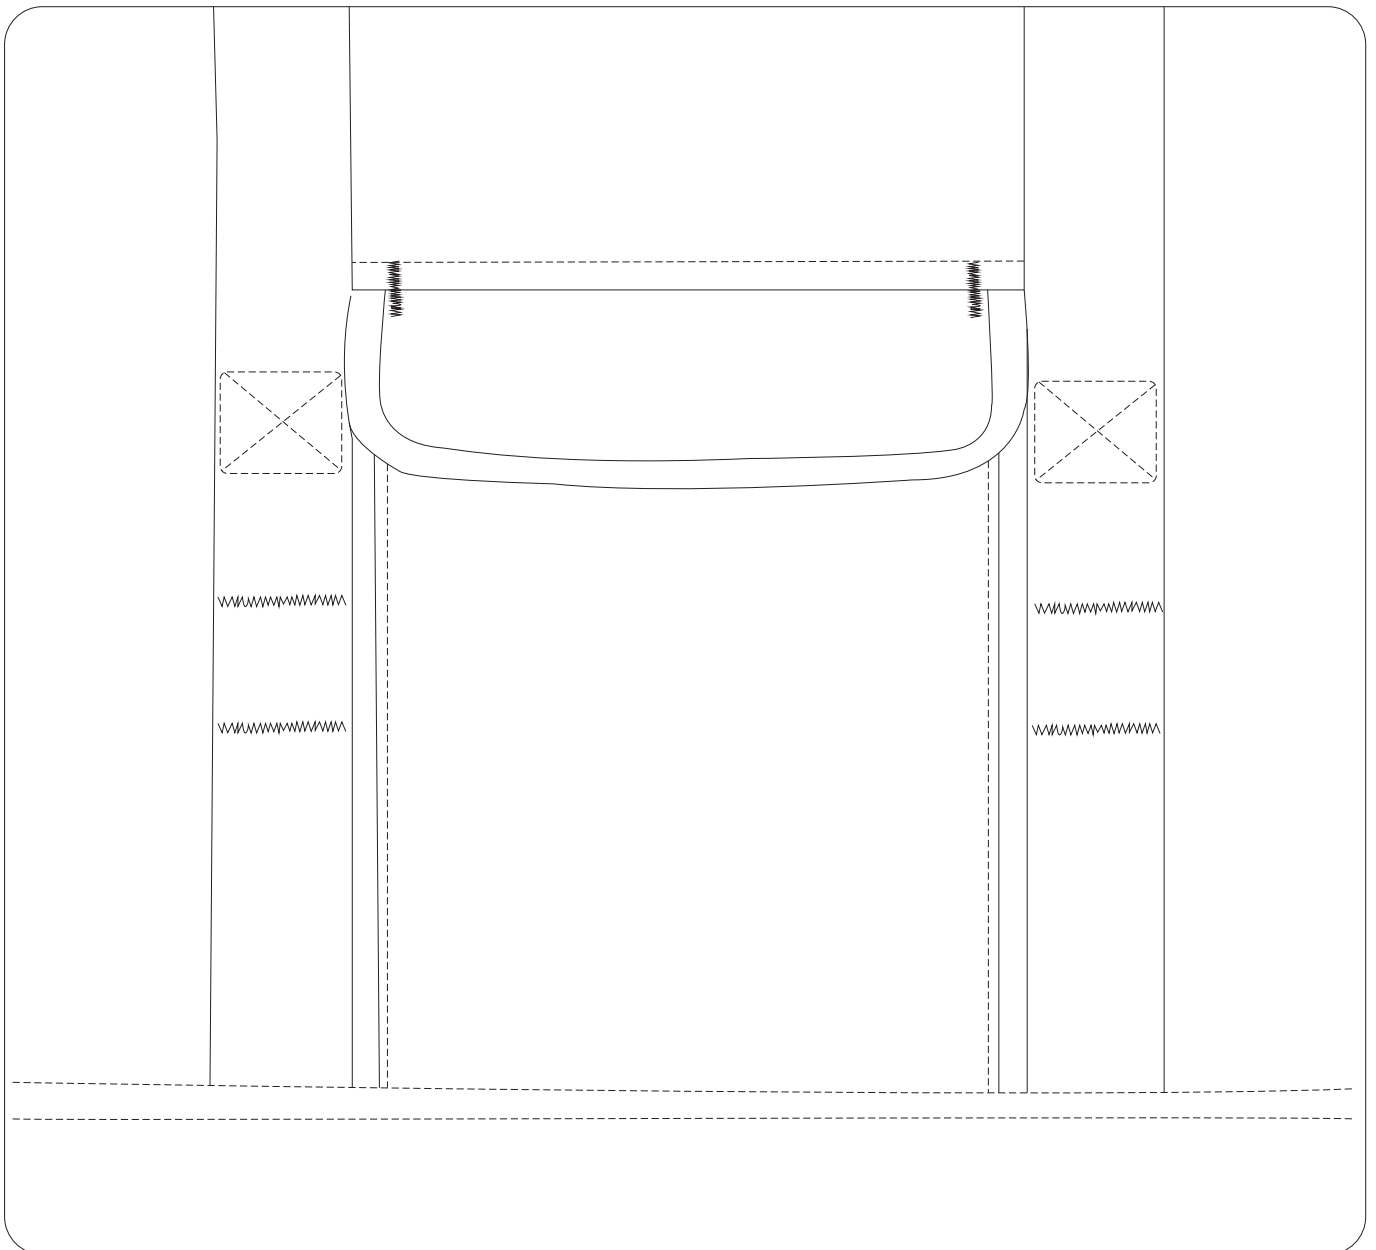

Product Art Template

Product: **AZ1006 - Arctic Zone® 24 Can Workmans Pro Cooler**

Product Size: **355mm(w) x 315mm(h) x 215mm(d)**

Product Colour:

Decoration Size: **mm(w) x mm(h)**

Decoration Method:

Decoration Colour:

Artwork Approval

Art Version: V1

Product Scale 50%

Notes:

Please check that all the details are correct before providing your approval with confirmed art version

Where the decoration method uses digital printing techniques colours are produced using CMYK equivalent.