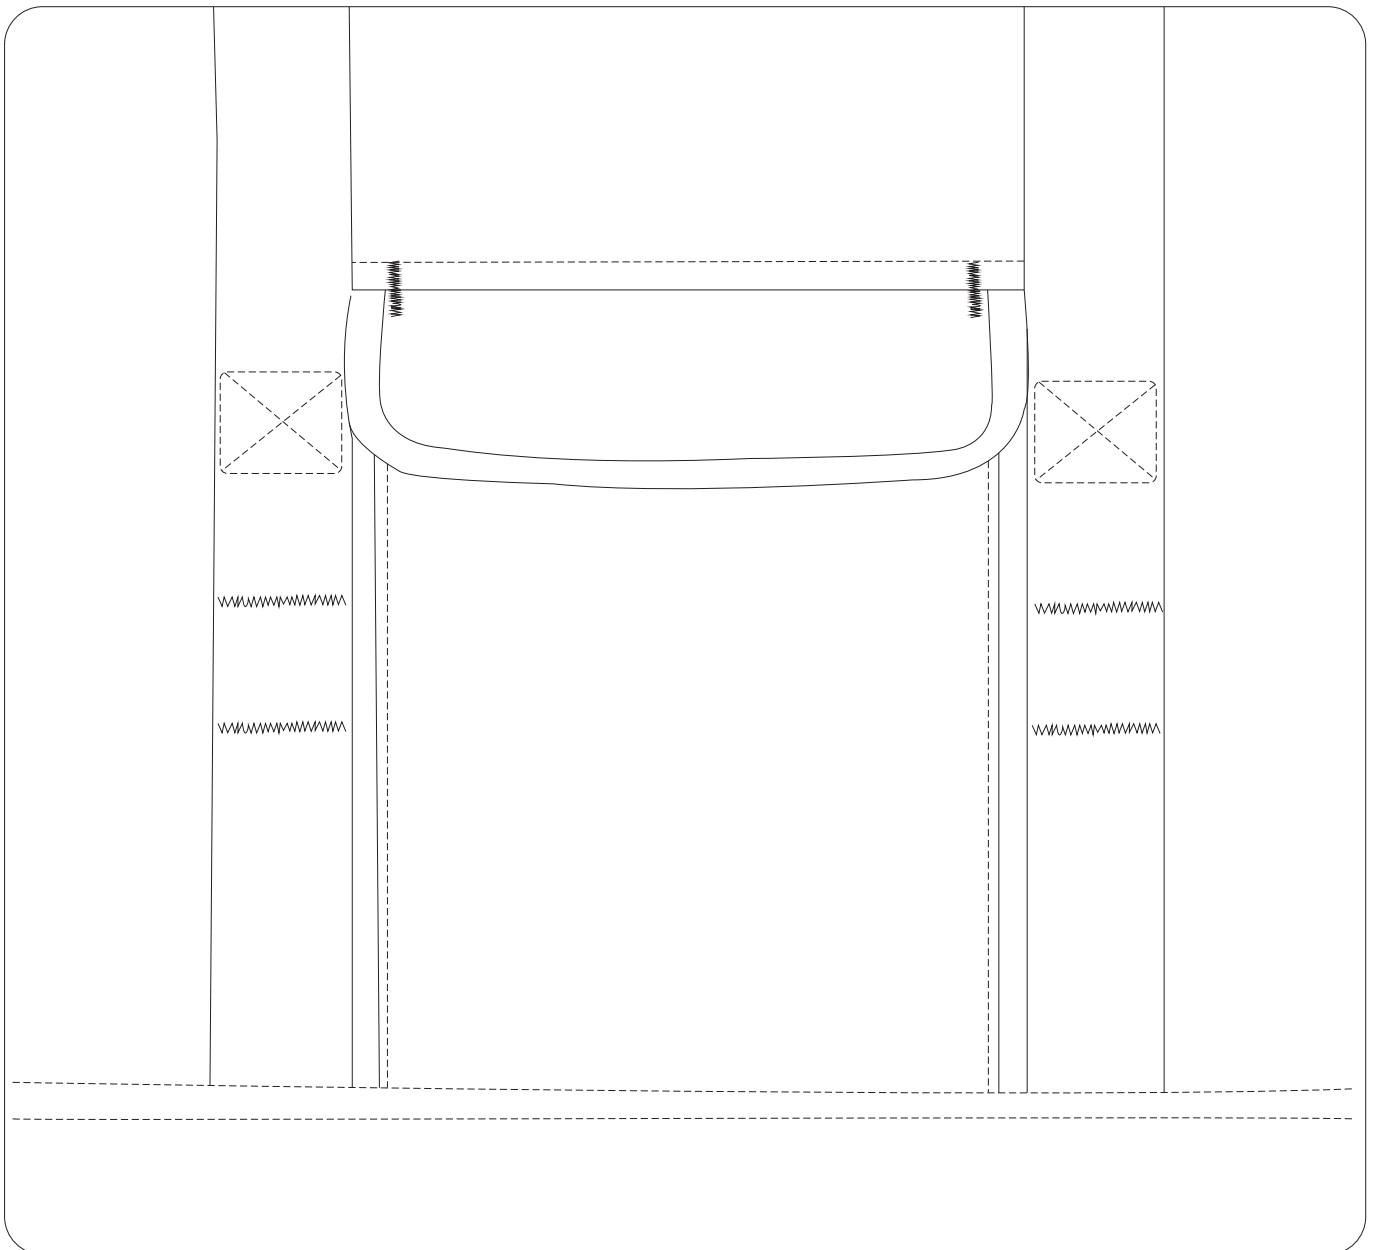

# Product Art Template

Product: **AZ1006 - Arctic Zone® 24 Can Workmans Pro Cooler**

Product Size: **355mm(w) x 315mm(h) x 215mm(d)**

Product Colour:

Decoration Size: **mm(w) x mm(h)**

Decoration Method:

Decoration Colour:

**Artwork Approval**

Art Version: V1

**Product Scale 50%**

**Notes:**

Please check that all the details are correct before providing your approval with confirmed art version

Where the decoration method uses digital printing techniques colours are produced using CMYK equivalent.