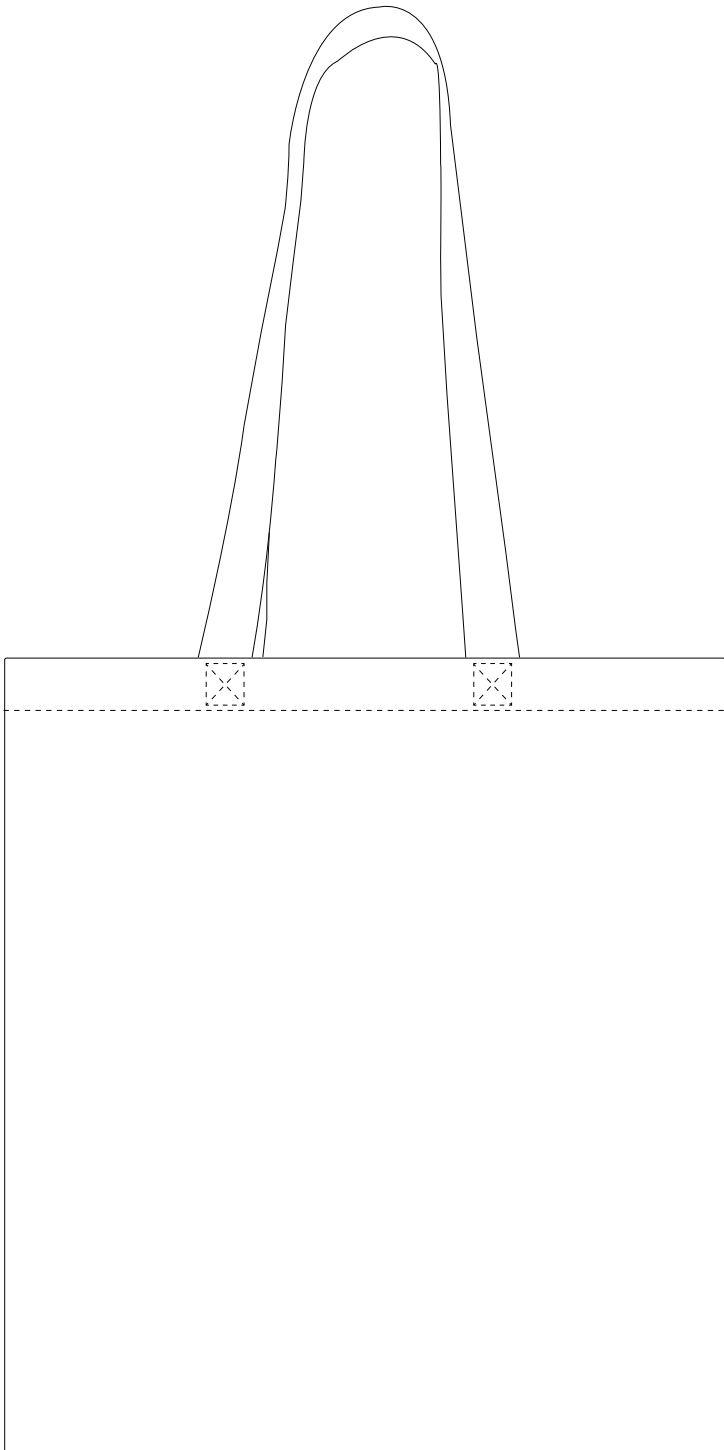

Product Art Template

Product: **5184 - Recycled 140mgs Cotton Twill Tote**

Product Size: **381mm(w) x 419mm(h)**

Product Colour:

Decoration Size: **mm(w) x mm(h)**

Decoration Method:

Decoration Colour:

Artwork Approval

Art Version: V1

Product Scale 25%

Front