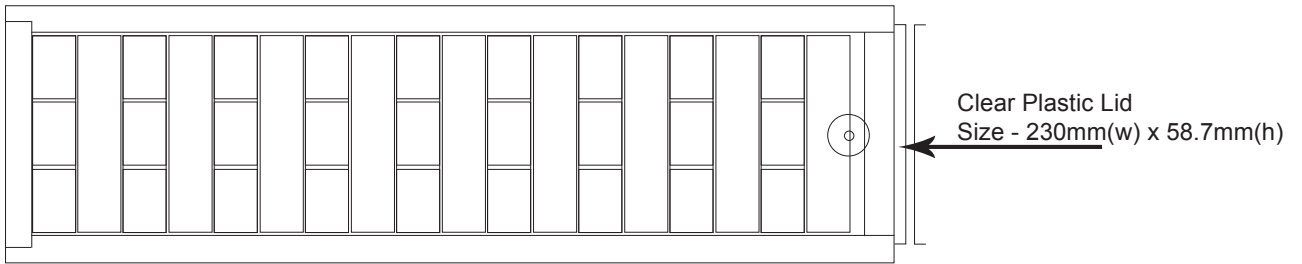

Product Art Template

Product: **1357 - Tumbling Tower Wood Block Stacking Game**
Product Size: **68mm(w) x 234mm(h) x 62.6mm(d)**
Product Colour:
Decoration Size: **mm(w) x mm(h)**
Decoration Method:
Decoration Colour:

Artwork Approval

Art Version: V1

Product Scale 50%

Product Size - 234mm(w) x 62.6mm(h)

Wooden Side 1 Panel - 234mm(w) x 62.6mm(h)

Clear Plastic Lid Size - 231mm(w) x 59mm(h)

Wooden Side 2 Panel - 234mm(w) x 62.6mm(h)

Wooden Top Panel - 67.8mm(w) x 62.5mm(h)

Notes:

Please check that all the details are correct before providing your approval with confirmed art version
Where the decoration method uses digital printing techniques colours are produced using CMYK equivalent.