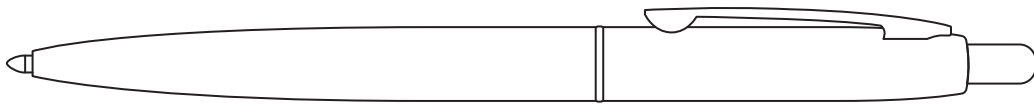

# Product Art Template

Product: **1066 - Recycled Stainless Steel  
Ballpoint Pen**

Product Size: **12mm(w) x 140mm(h)**

Product Colour:

Decoration Size: **mm(w) x mm(h)**

Decoration Method:

Decoration Colour:

**Artwork  
Approval**

Art Version: V1

**Product Scale 100%**

---

**Notes:**

Please check that all the details are correct before providing your approval with confirmed art version

Where the decoration method uses digital printing techniques colours are produced using CMYK equivalent.