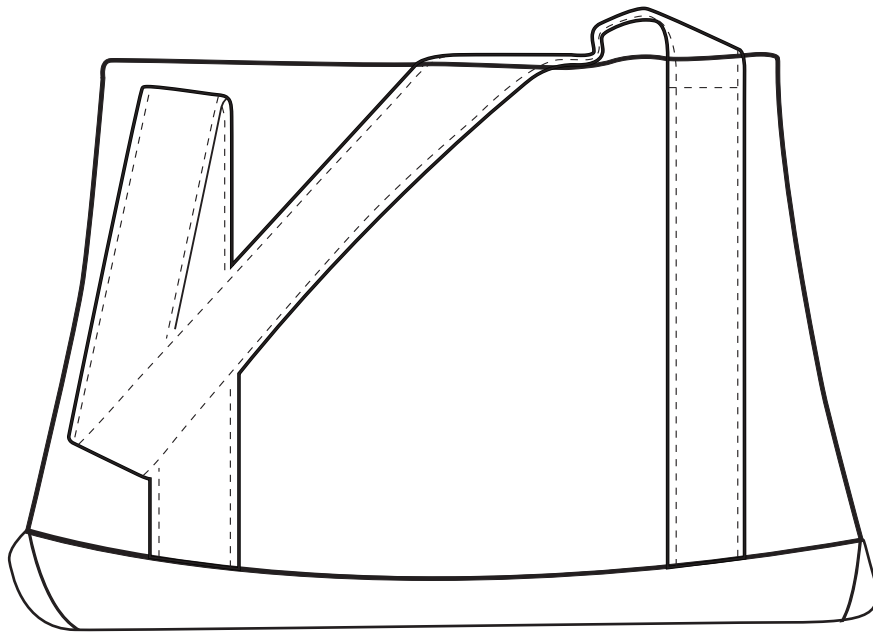

Product Art Template

Product: **SM-7556 - Large Boat Tote**
Product Size: **457mm(w) x 285mm(h) x 95mm(d)**
Product Colour:
Decoration Size: **mm(w) x mm(h)**
Decoration Method:
Decoration Colour:

**Artwork
Approval**

Art Version: V1

Product Scale 25%

Notes:

Please check that all the details are correct before providing your approval with confirmed art version
Where the decoration method uses digital printing techniques colours are produced using CMYK equivalent.