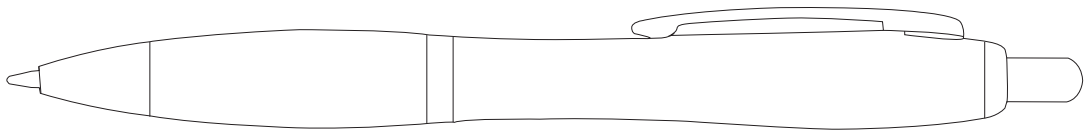

Product Art Template

Product: **SM-4101 - The Nash Pen**
Product Size: **140mm(h)**
Product Colour:
Decoration Size: **mm(w) x mm(h)**
Decoration Method:
Decoration Colour:

**Artwork
Approval**

Art Version: V1

Product Scale 100%

Notes:

Please check that all the details are correct before providing your approval with confirmed art version
Where the decoration method uses digital printing techniques colours are produced using CMYK equivalent.