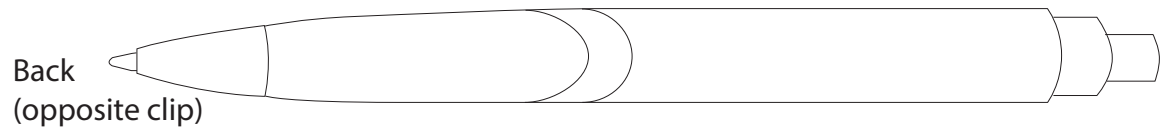

Product Art Template

Product: **SM-4050 - The SoBe Metal Pen**
Product Size: **137mm(h)**
Product Colour:
Decoration Size: **mm(w) x mm(h)**
Decoration Method:
Decoration Colour:

**Artwork
Approval**

Art Version: V1

Product Scale 100%

Notes:

Please check that all the details are correct before providing your approval with confirmed art version
Where the decoration method uses digital printing techniques colours are produced using CMYK equivalent.