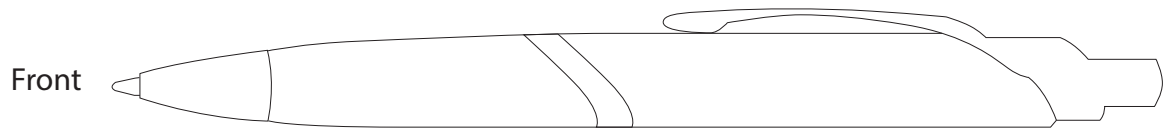

Product Art Template

Product: **SM-4050 - The SoBe Metal Pen**
Product Size: **137mm(h)**
Product Colour:
Decoration Size: **mm(w) x mm(h)**
Decoration Method:
Decoration Colour:

**Artwork
Approval**

Art Version: V1

Product Scale 100%

Notes:

Please check that all the details are correct before providing your approval with confirmed art version
Where the decoration method uses digital printing techniques colours are produced using CMYK equivalent.