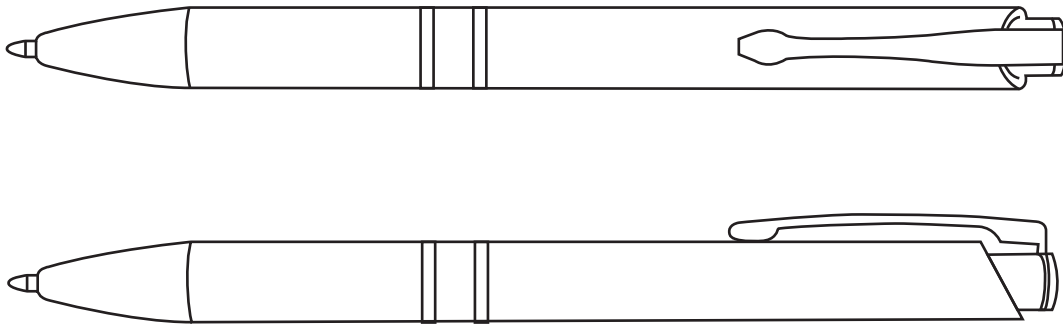

# Product Art Template

Product: **6019 - Celuk Bamboo Ballpoint Pen**  
Product Size: **140mm(w) x 11mm Ø**  
Product Colour:  
Decoration Size: **mm(w) x mm(h)**  
Decoration Method:  
Decoration Colour:

**Artwork  
Approval**

Art Version: V1

**Product Scale 100%**

---

**Notes:**

Please check that all the details are correct before providing your approval with confirmed art version  
Where the decoration method uses digital printing techniques colours are produced using CMYK equivalent.