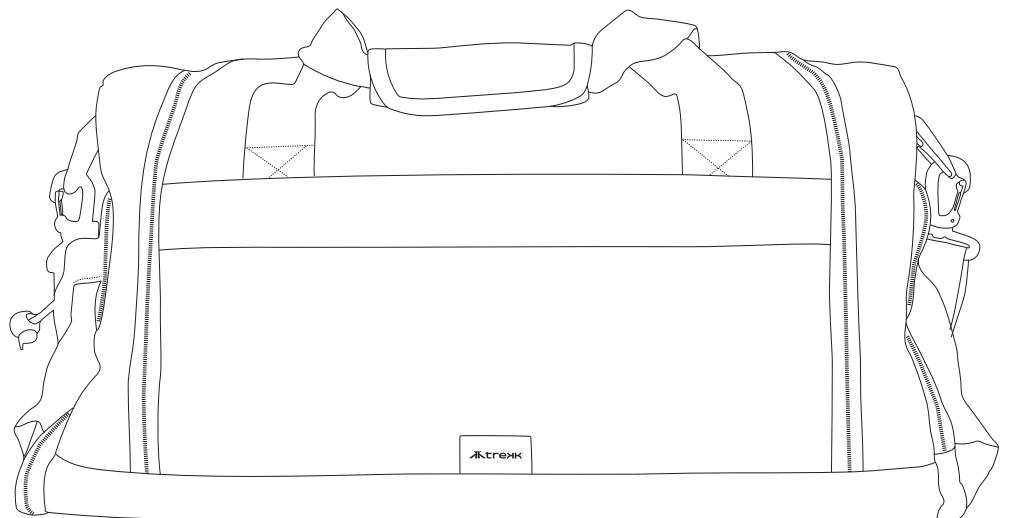

# Product Art Template

Product: **TK1048 - Trekk S-Max Sportsbag**  
Product Size: **515mm(w) x 270mm(h) x 280mm(d)**  
Product Colour:  
Decoration Size: **mm(w) x mm(h)**  
Decoration Method:  
Decoration Colour:

**Artwork  
Approval**

Art Version: V1

**Product Scale 25%**

**Front**

**Back**

**Notes:**

Please check that all the details are correct before providing your approval with confirmed art version  
Where the decoration method uses digital printing techniques colours are produced using CMYK equivalent.