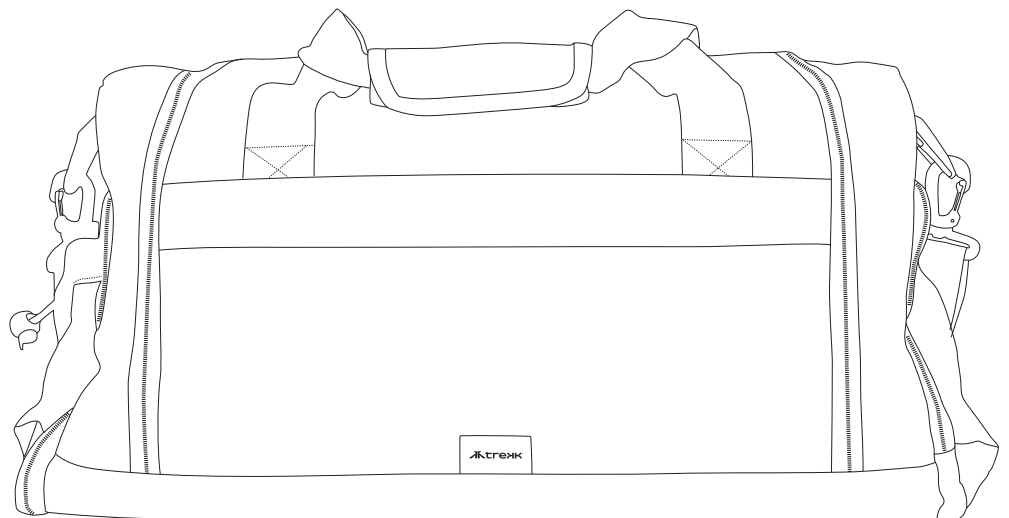

Product Art Template

Product: **TK1048 - Trekk S-Max Sportsbag**
Product Size: **515mm(w) x 270mm(h) x 280mm(d)**
Product Colour:
Decoration Size: **mm(w) x mm(h)**
Decoration Method:
Decoration Colour:

**Artwork
Approval**

Art Version: V1

Product Scale 25%

Front

Back

Notes:

Please check that all the details are correct before providing your approval with confirmed art version
Where the decoration method uses digital printing techniques colours are produced using CMYK equivalent.