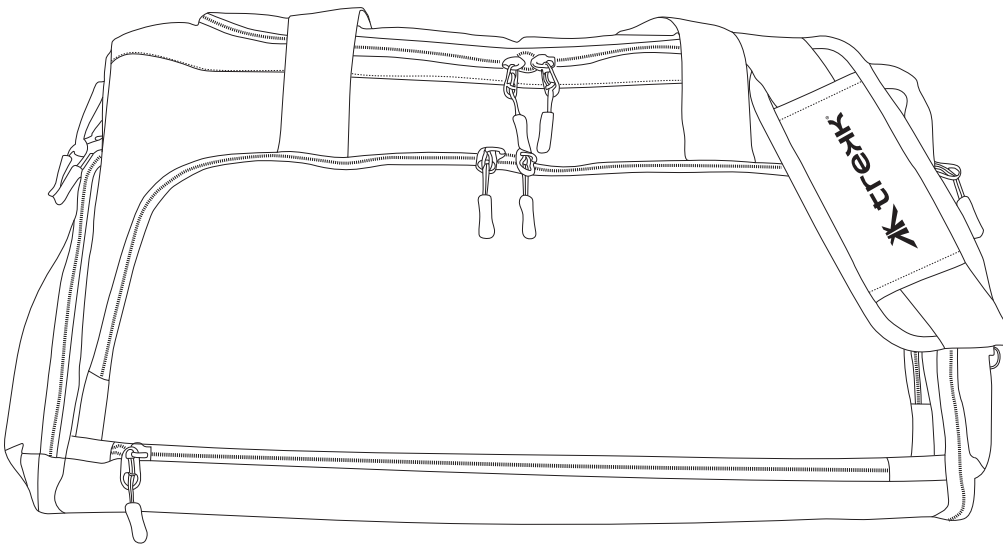

Product Art Template

Product: **TK1048 - Trekk S-Max Sportsbag**
Product Size: **515mm(w) x 270mm(h) x 280mm(d)**
Product Colour:
Decoration Size: **mm(w) x mm(h)**
Decoration Method:
Decoration Colour:

**Artwork
Approval**

Art Version: V1

Product Scale 25%

Front

Back

Notes:

Please check that all the details are correct before providing your approval with confirmed art version
Where the decoration method uses digital printing techniques colours are produced using CMYK equivalent.