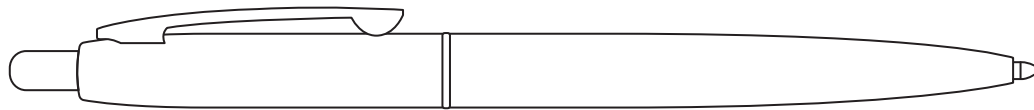

# Product Art Template

Product: **1066 - Recycled Stainless Steel  
Ballpoint Pen**

Product Size: **12mm(w) x 140mm(h)**

Product Colour:

Decoration Size: **mm(w) x mm(h)**

Decoration Method:

Decoration Colour:

**Artwork  
Approval**

Art Version: V1

**Product Scale 100%**

---

**Notes:**

Please check that all the details are correct before providing your approval with confirmed art version

Where the decoration method uses digital printing techniques colours are produced using CMYK equivalent.