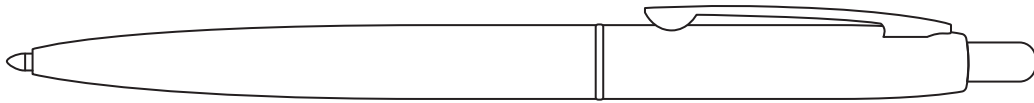

# Product Art Template

Product: **1066 - Recycled Stainless Steel  
Ballpoint Pen**

Product Size: **12mm(w) x 140mm(h)**

Product Colour:

Decoration Size: **mm(w) x mm(h)**

Decoration Method:

Decoration Colour:

**Artwork  
Approval**

Art Version: V1

**Product Scale 100%**

---

**Notes:**

Please check that all the details are correct before providing your approval with confirmed art version

Where the decoration method uses digital printing techniques colours are produced using CMYK equivalent.