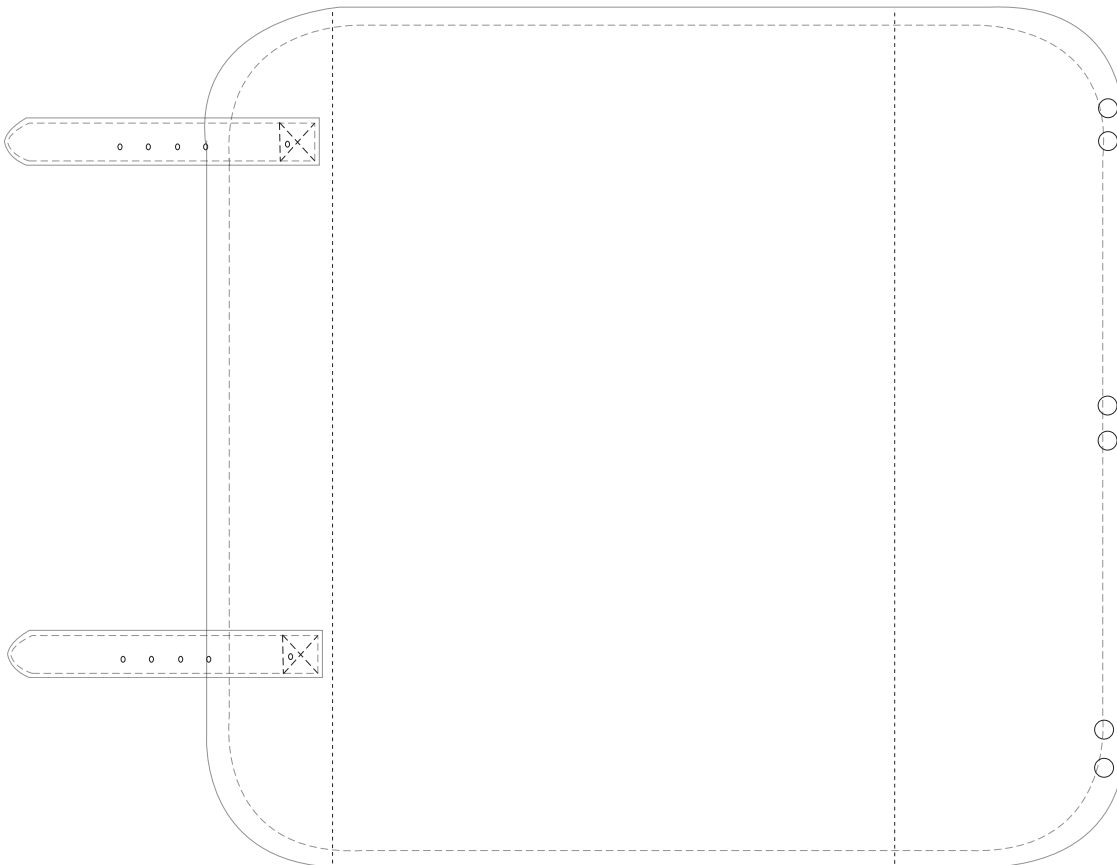

Product Art Template

Product: **TM1046 - Trekk Wicker Basket with Picnic Table**

Product Size: **460mm(w) x 255mm(h) x 300mm(d)**

Product Colour: -

Decoration Size: **mm(w) x mm(h)**

Decoration Method: -

Decoration Colour: -

Artwork Approval

Art Version: V1

Product Scale 25%

Cover

Notes:

Please check that all the details are correct before providing your approval with confirmed art version
Where the decoration method uses digital printing techniques colours are produced using CMYK equivalent.

Lid - Closed view

Lid - Open view