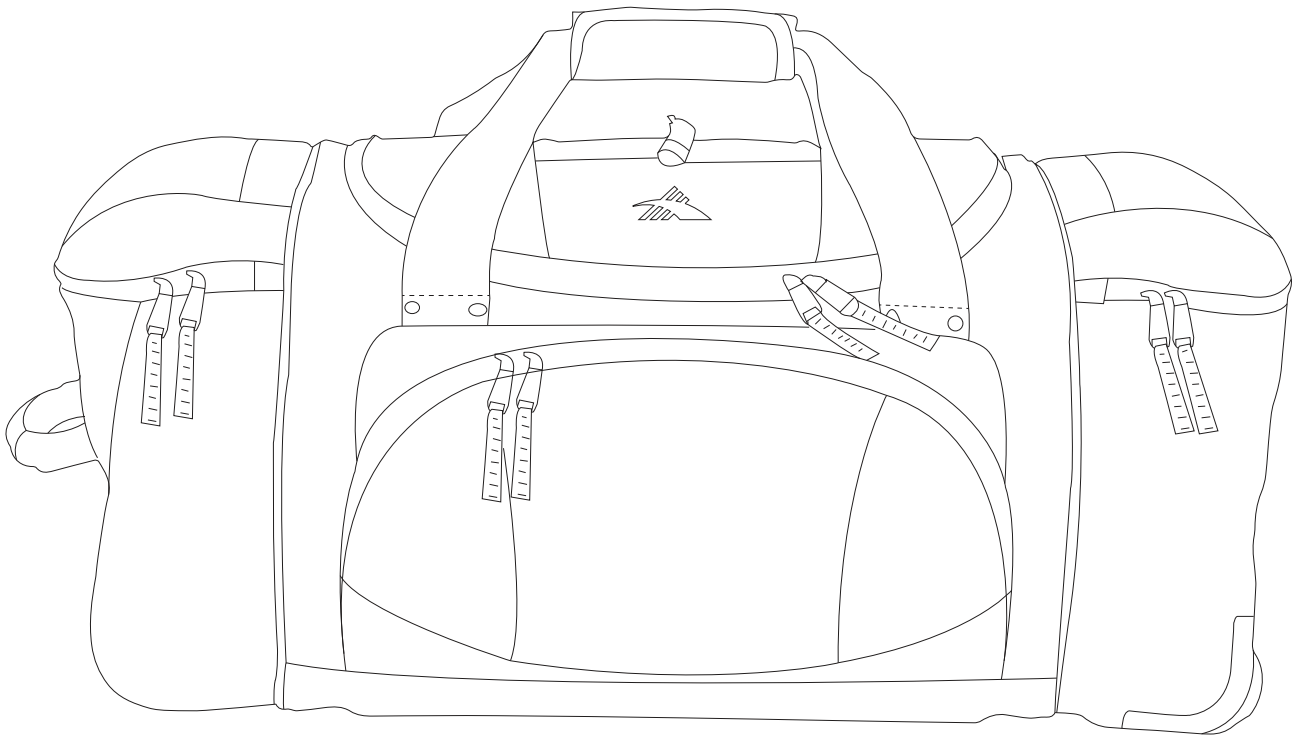

# Product Art Template

Product: **HS1012 - High Sierra 26 inch Wheeled  
Duffel Bag**

Product Size: **660mm(w) x 330mm(h) x 304mm(d)**

Product Colour:

Decoration Size: **mm(w) x mm(h)**

Decoration Method:

Decoration Colour:

**Artwork  
Approval**

Art Version: V1

**Product Scale 25%**

---