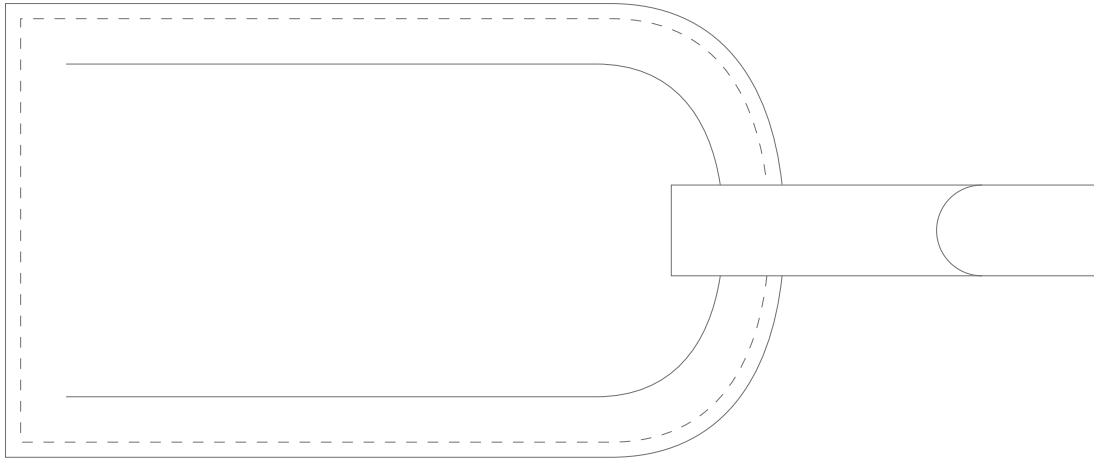

# Product Art Template

Product: **9161 - Coloured Luggage Tag**  
Product Size: **105mm(w) x 60mm(h)**  
Product Colour:  
Decoration Size: **mm(w) x mm(h)**  
Decoration Method:  
Decoration Colour:

**Artwork Approval**

Art Version: V1

**Product Scale 100%**

**Front**

**Back**

**Notes:**

Please check that all the details are correct before providing your approval with confirmed art version  
Where the decoration method uses digital printing techniques colours are produced using CMYK equivalent.