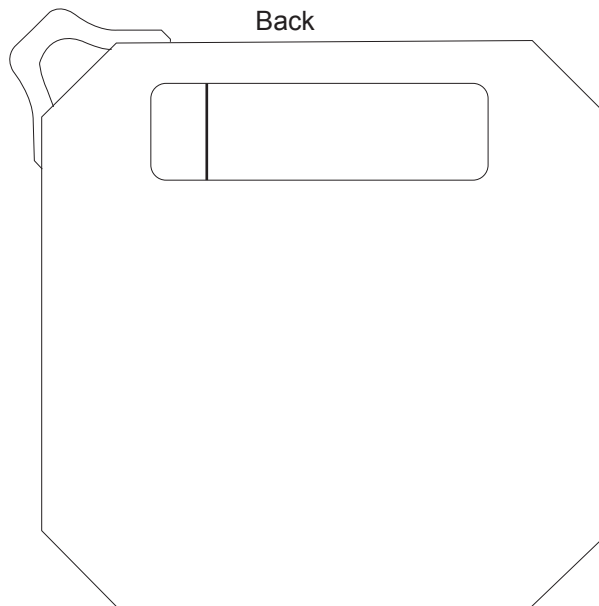

Product Art Template

Product: **7737 - Blackwater Outdoor Waterproof Bluetooth Speaker**

Product Size: **75mm(w) x 75mm(h) x 28mm(d)**

Product Colour:

Decoration Size: **mm(w) x mm(h)**

Decoration Method:

Decoration Colour:

Artwork Approval

Art Version: V1

Product Scale 100%

Art must fit within grid guide - ONLY

Front

Back

PLEASE NOTE THAT FINE DETAILS WILL BE LOST DUE TO HOLES IN THE GRILL

Notes: