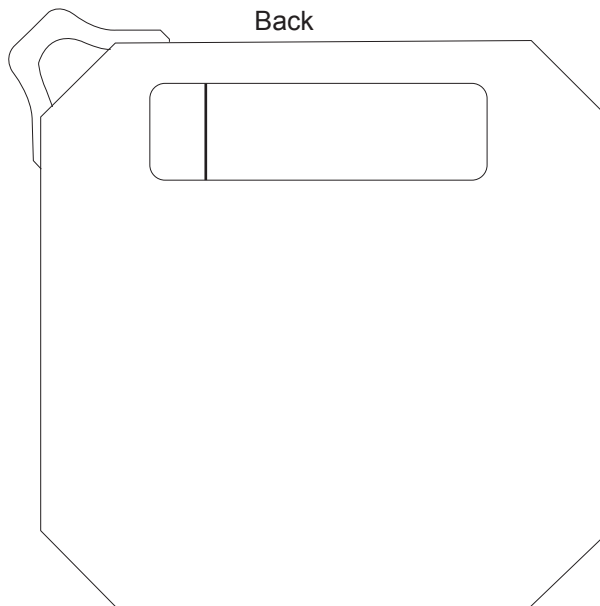

# Product Art Template

Product: **7737 - Blackwater Outdoor Waterproof Bluetooth Speaker**

Product Size: **75mm(w) x 75mm(h) x 28mm(d)**

Product Colour:

Decoration Size: **mm(w) x mm(h)**

Decoration Method:

Decoration Colour:

**Artwork Approval**

Art Version: V1

**Product Scale 100%**

Art must fit within grid guide - ONLY

Front

Back

**PLEASE NOTE THAT FINE DETAILS WILL BE LOST DUE TO HOLES IN THE GRILL**