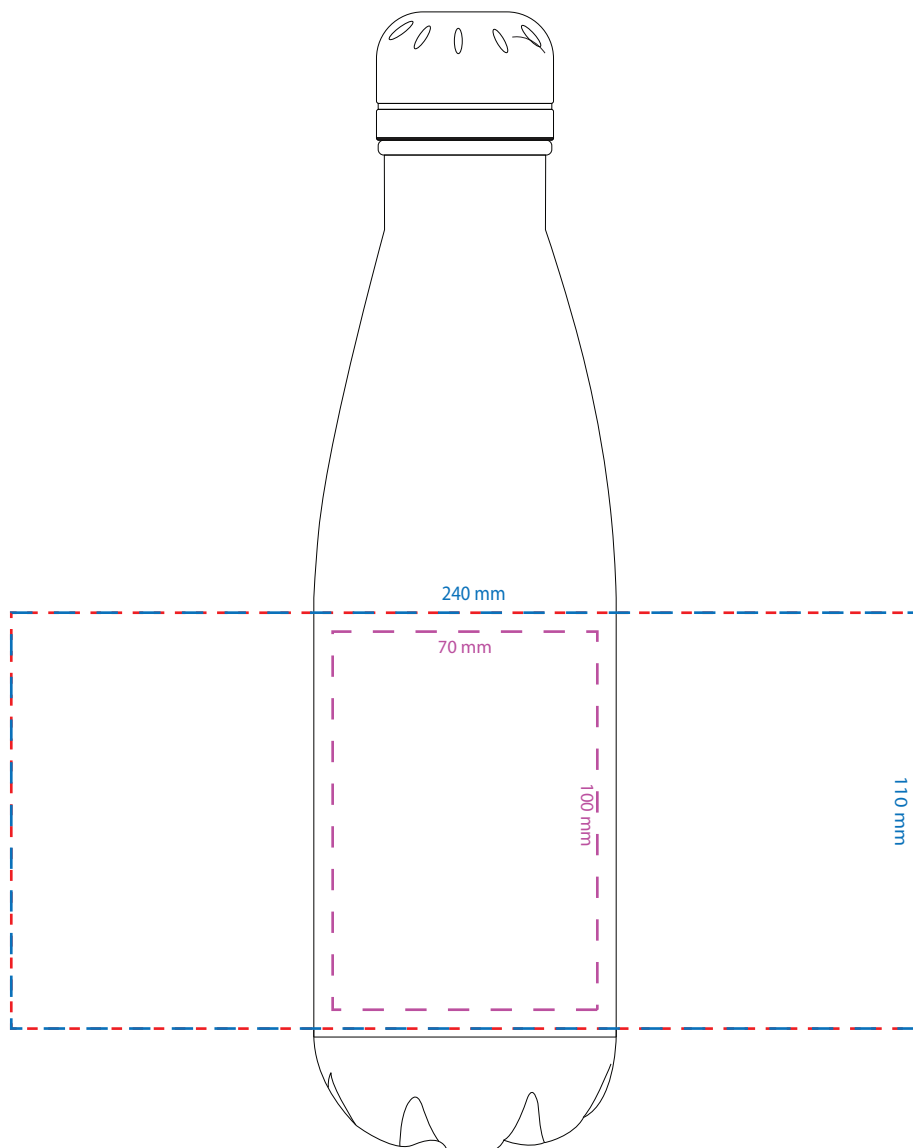

Product Art Template

Product: **5262RT - Mega Copper Vacuum Insulated
760ml Bottle with Rotary Digital Print**
Product Size: **80mm(dia) x 302mm(h)**
Product Colour: **White**
Decoration Size: **mm(w) x mm(h)**
Decoration Method: **Full Colour Rotary Print**
Decoration Colour:

Product: **5262RT - Mega Copper Vacuum Insulated
760ml Bottle with Rotary Digital Print**
Product Size: **80mm(dia) x 302mm(h)**
Product Colour: **White**
Decoration Size: **mm(w) x mm(h)**
Decoration Method: **Full Colour Rotary Print**
Decoration Colour:

**Artw
App**

Art V

Product Scale 50%

Red line represents MDA (MAX DEC AREA)
Blue line represents art deck size for Rotary Print - Large
Blue line represents art deck size for Rotary Print - Small

Please check that all the details are correct before providing your approval with confirmed art version
Where the decoration method uses digital printing techniques colours are produced using CMYK equivalent.

logo shown @ 100%

240mm

125.5mm

110mm