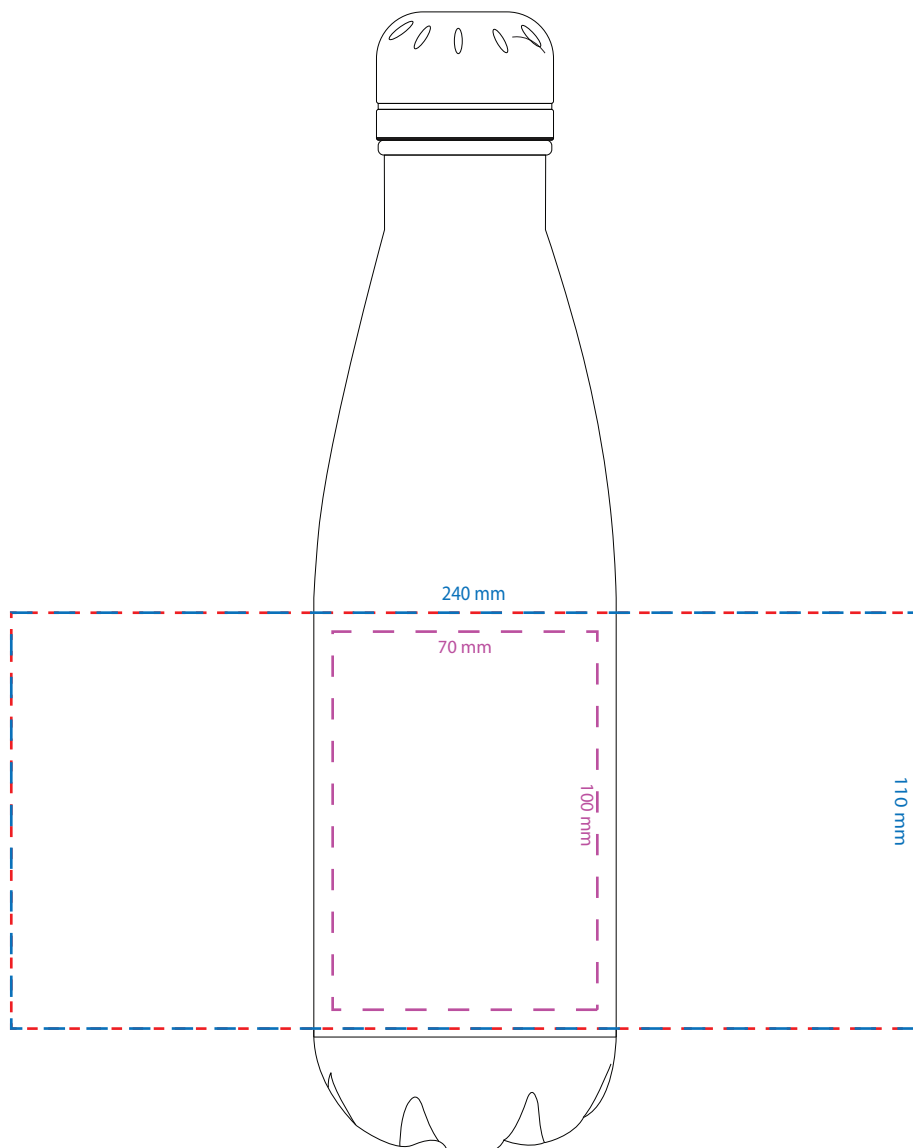

# Product Art Template

Product: **5262RT - Mega Copper Vacuum Insulated  
760ml Bottle with Rotary Digital Print**  
Product Size: **80mm(dia) x 302mm(h)**  
Product Colour: **White**  
Decoration Size: **mm(w) x mm(h)**  
Decoration Method: **Full Colour Rotary Print**  
Decoration Colour:

Product: **5262RT - Mega Copper Vacuum Insulated  
760ml Bottle with Rotary Digital Print**  
Product Size: **80mm(dia) x 302mm(h)**  
Product Colour: **White**  
Decoration Size: **mm(w) x mm(h)**  
Decoration Method: **Full Colour Rotary Print**  
Decoration Colour:

**Artw  
App**

Art V

**Product Scale 50%**

Red line represents MDA (MAX DEC AREA)  
Blue line represents art deck size for Rotary Print - Large  
Blue line represents art deck size for Rotary Print - Small