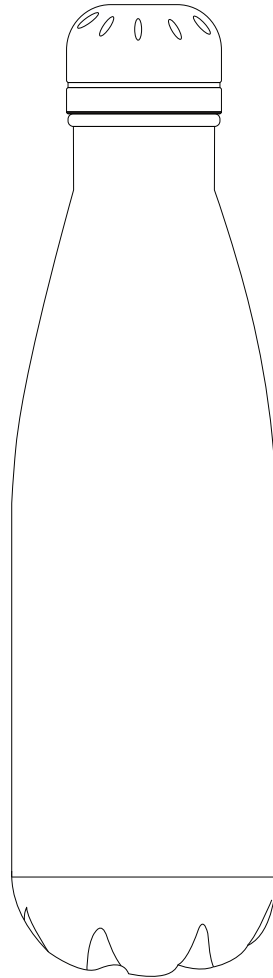

Product Art Template

Product: **4100 - Silo Single Wall Stainless Steel Bottle**

Product Size: **257mm(h) x 70mm Ø**

Product Colour:

Decoration Size: **mm(w) x mm(h)**

Decoration Method:

Decoration Colour:

**Artwork
Approval**

Art Version: V1

Product Scale 50%

Notes:

Please check that all the details are correct before providing your approval with confirmed art version

Where the decoration method uses digital printing techniques colours are produced using CMYK equivalent.