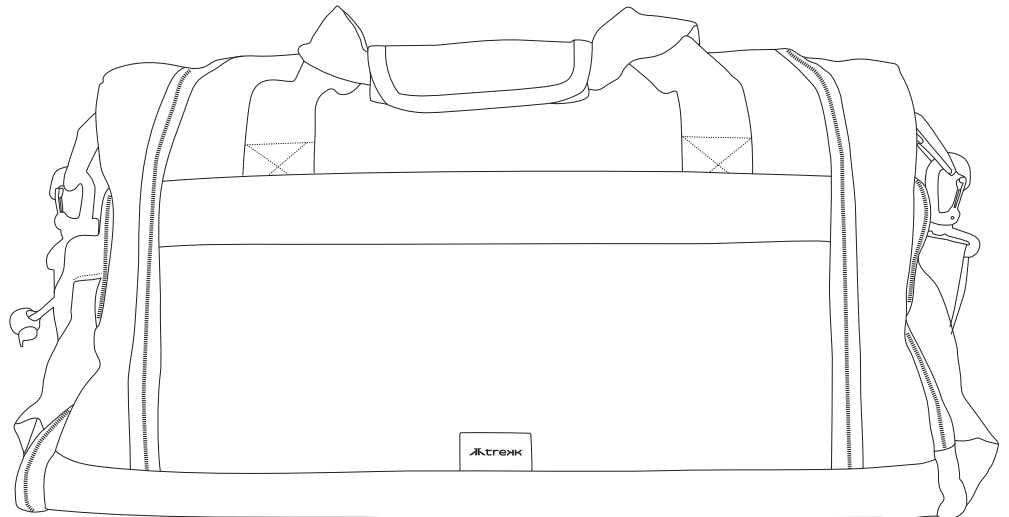

# Product Art Template

Product: **TK1048 - Trekk S-Max Sportsbag**  
Product Size: **515mm(w) x 270mm(h) x 280mm(d)**  
Product Colour:  
Decoration Size: **mm(w) x mm(h)**  
Decoration Method:  
Decoration Colour:

**Artwork Approval**

Art Version: V1

**Product Scale 25%**

**Front**

**Back**

**Notes:**

Please check that all the details are correct before providing your approval with confirmed art version  
Where the decoration method uses digital printing techniques colours are produced using CMYK equivalent.