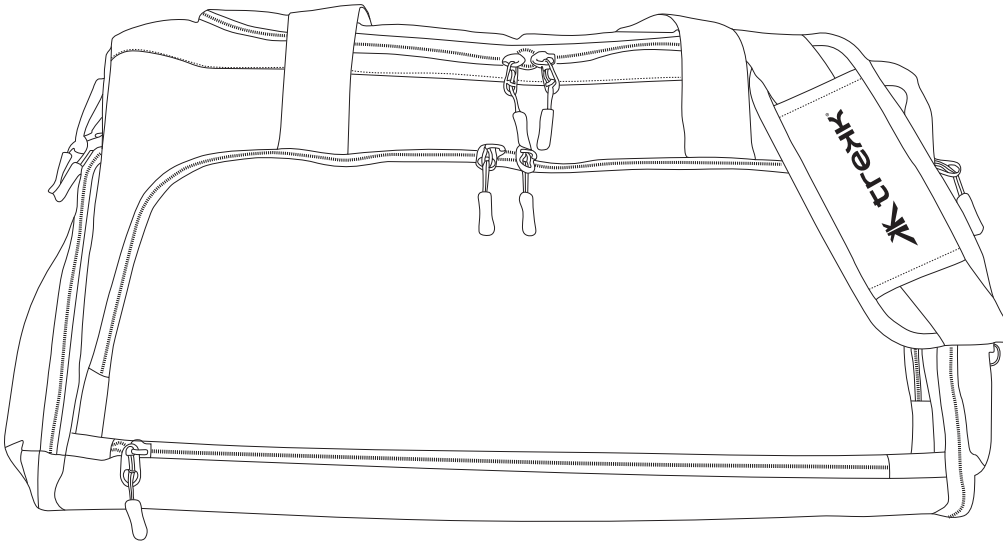

Product Art Template

Product: **TK1048 - Trekk S-Max Sportsbag**
Product Size: **515mm(w) x 270mm(h) x 280mm(d)**
Product Colour:
Decoration Size: **mm(w) x mm(h)**
Decoration Method:
Decoration Colour:

Artwork Approval

Art Version: V1

Product Scale 25%

Front