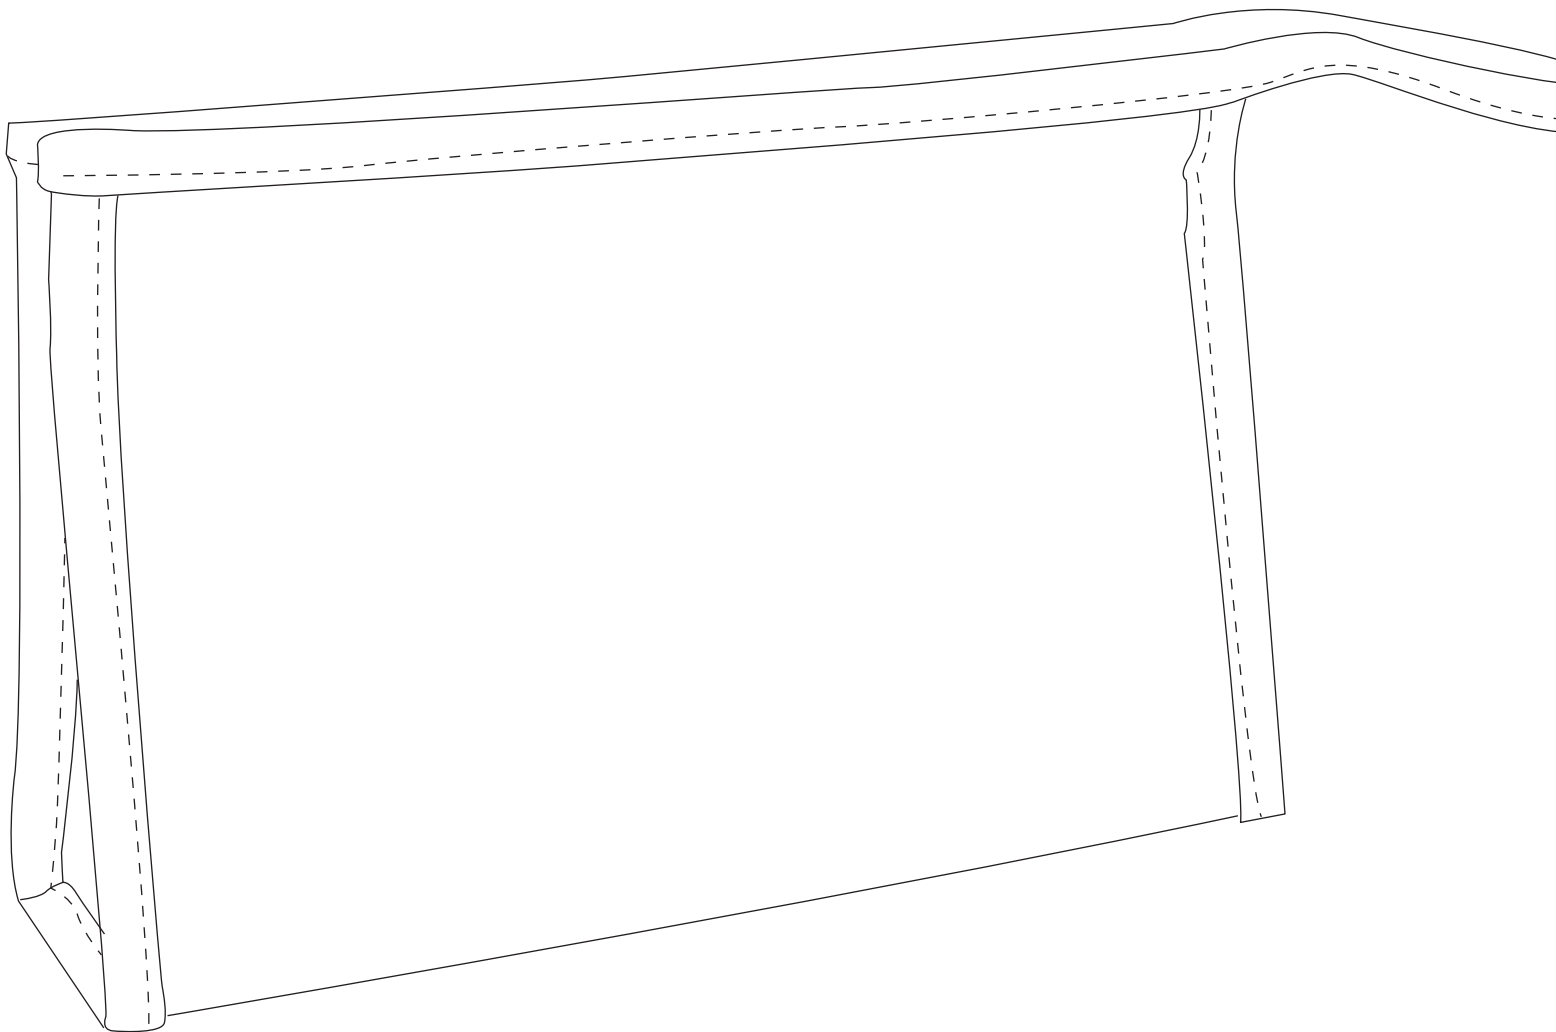

Product Art Template

Product: **SM-9487 - Claro Travel Bag**

Product Size: **161mm(w) x 102mm(h)**

Product Colour:

Decoration Size: **mm(w) x mm(h)**

Decoration Method:

Decoration Colour:

**Artwork
Approval**

Art Version: V1

Product Scale 100%

Notes:

Please check that all the details are correct before providing your approval with confirmed art version

Where the decoration method uses digital printing techniques colours are produced using CMYK equivalent.