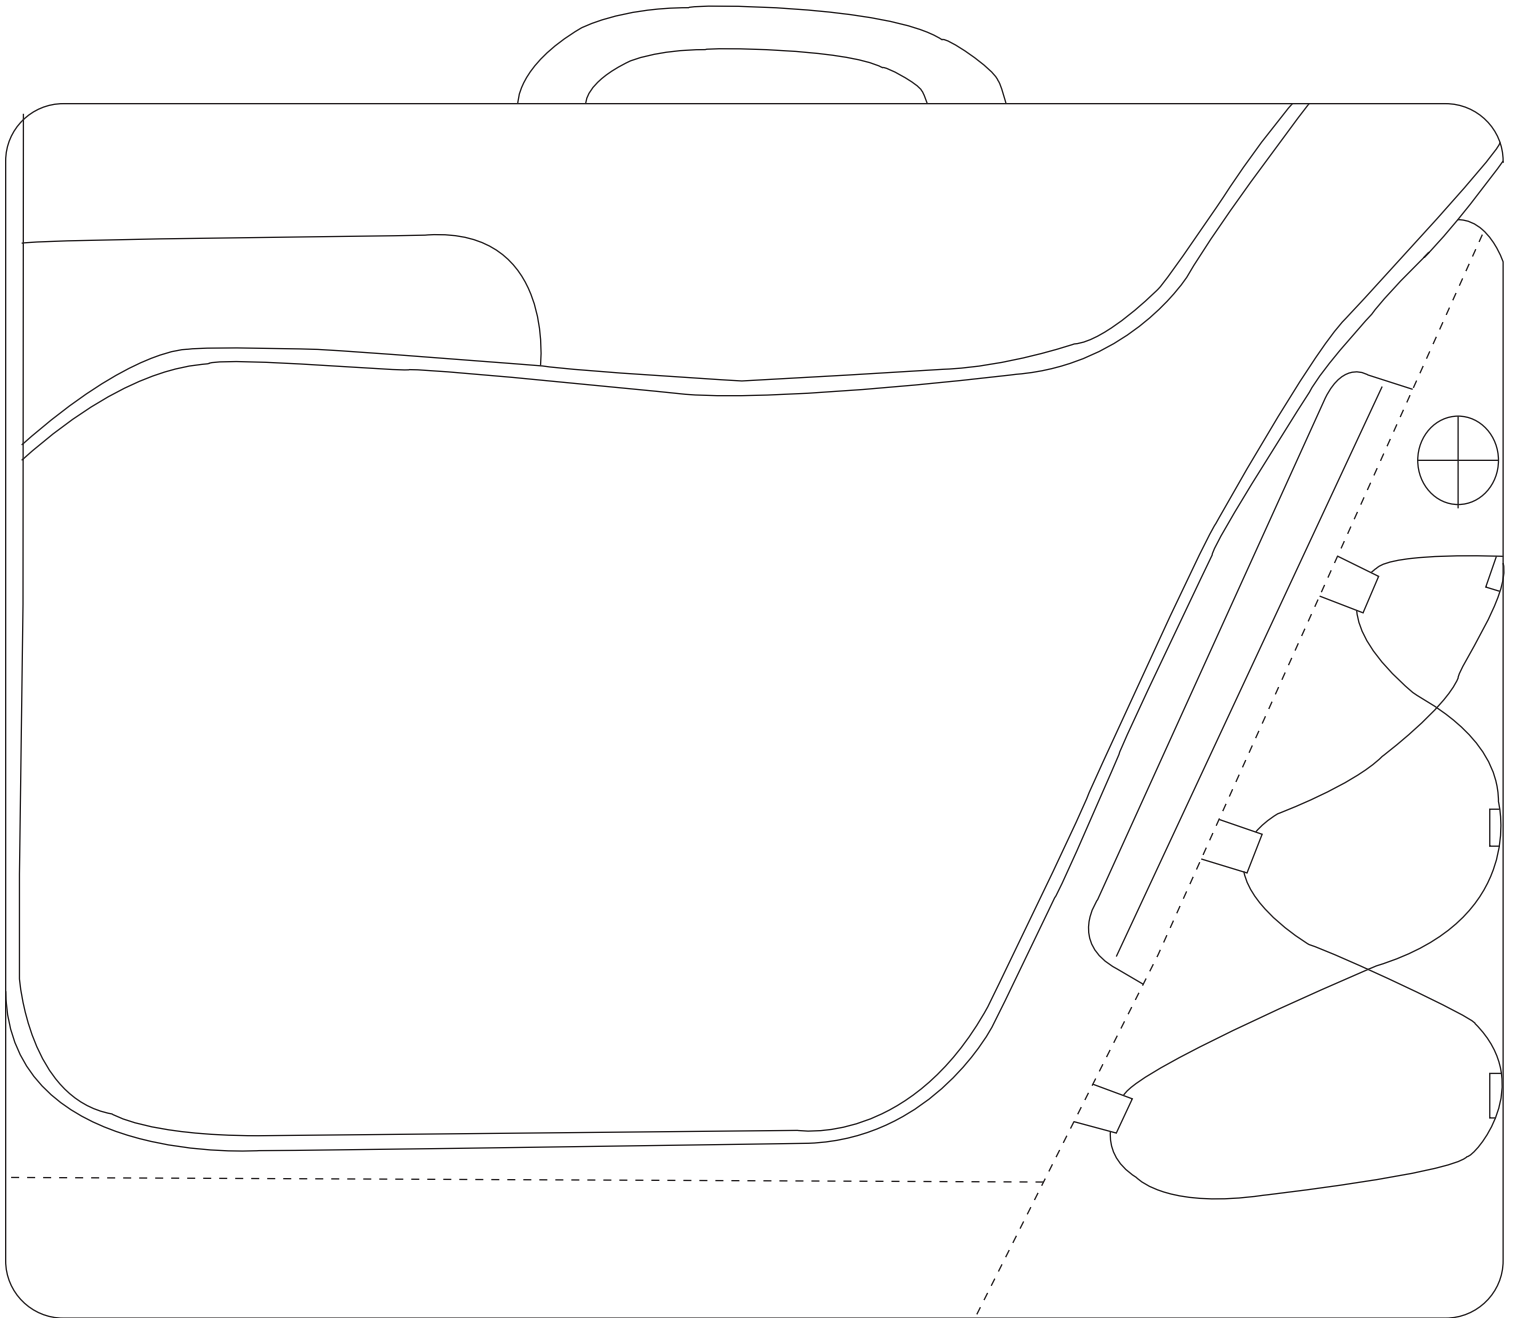

# Product Art Template

Product: **5150 - Summit Checkpoint-Friendly  
Compu-Case**

Product Size: **394mm(w) x 305mm(h) x 102mm(d)**

Product Colour:

Decoration Size: **mm(w) x mm(h)**

Decoration Method:

Decoration Colour:

**Artwork  
Approval**

Art Version: V1

**Product Scale 50%**

**Notes:**

Please check that all the details are correct before providing your approval with confirmed art version

Where the decoration method uses digital printing techniques colours are produced using CMYK equivalent.