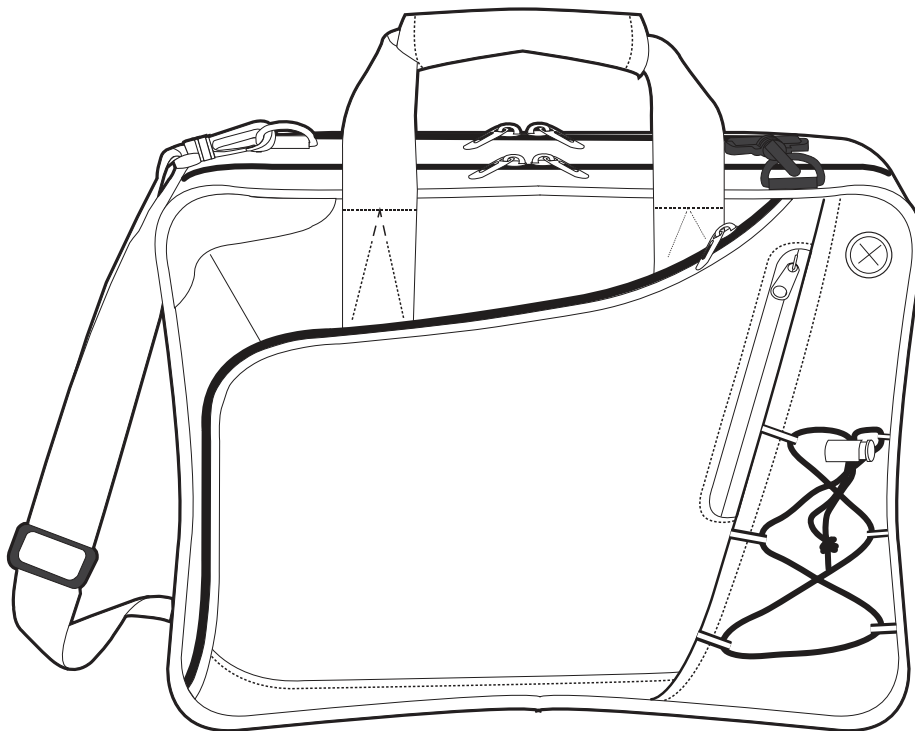

# Product Art Template

Product: **5143 - Summit Checkpoint-Friendly  
Computer-Case**

Product Size: **390mm(w) x 300mm(h) x 100mm(d)**

Product Colour:

Decoration Size: **mm(w) x mm(h)**

Decoration Method:

Decoration Colour:

**Artwork  
Approval**

Art Version: V1

**Product Scale 25%**