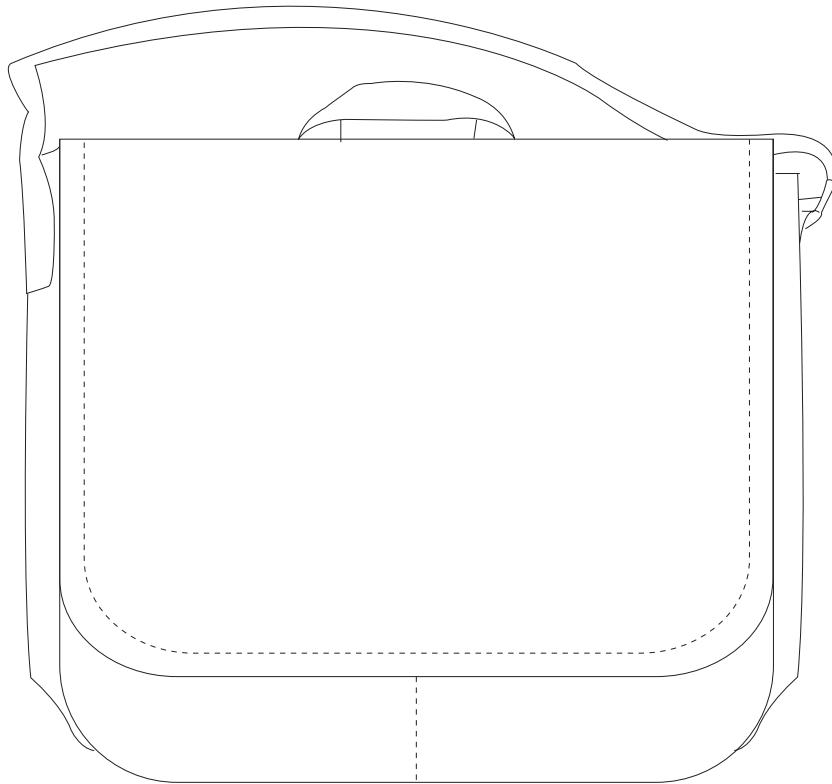

Product Art Template

Product: **5041 - Canvas Shoulder Bag**
Product Size: **365mm(w) x 310mm(h) x 70mm(d)**
Product Colour:
Decoration Size: **mm(w) x mm(h)**
Decoration Method:
Decoration Colour:

**Artwork
Approval**

Art Version: V1

Product Scale 25%

Notes:

Please check that all the details are correct before providing your approval with confirmed art version
Where the decoration method uses digital printing techniques colours are produced using CMYK equivalent.