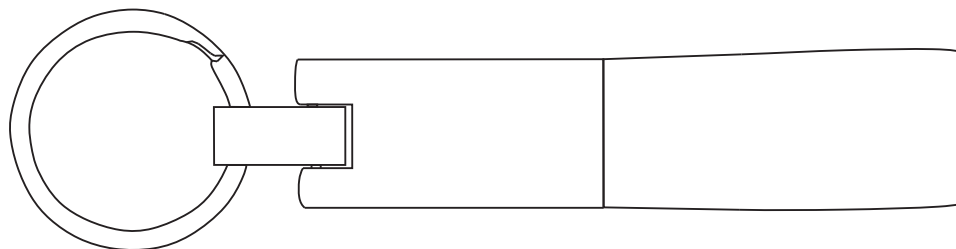

# Product Art Template

Product: **SM-2396 - UltraHyde / Silver Key Ring**  
Product Size: **19mm(w) x 87mm(h) x 6mm(d)**  
Product Colour:  
Decoration Size: **mm(w) x mm(h)**  
Decoration Method:  
Decoration Colour:

**Artwork  
Approval**

Art Version: V1

**Product Scale 100%**

---