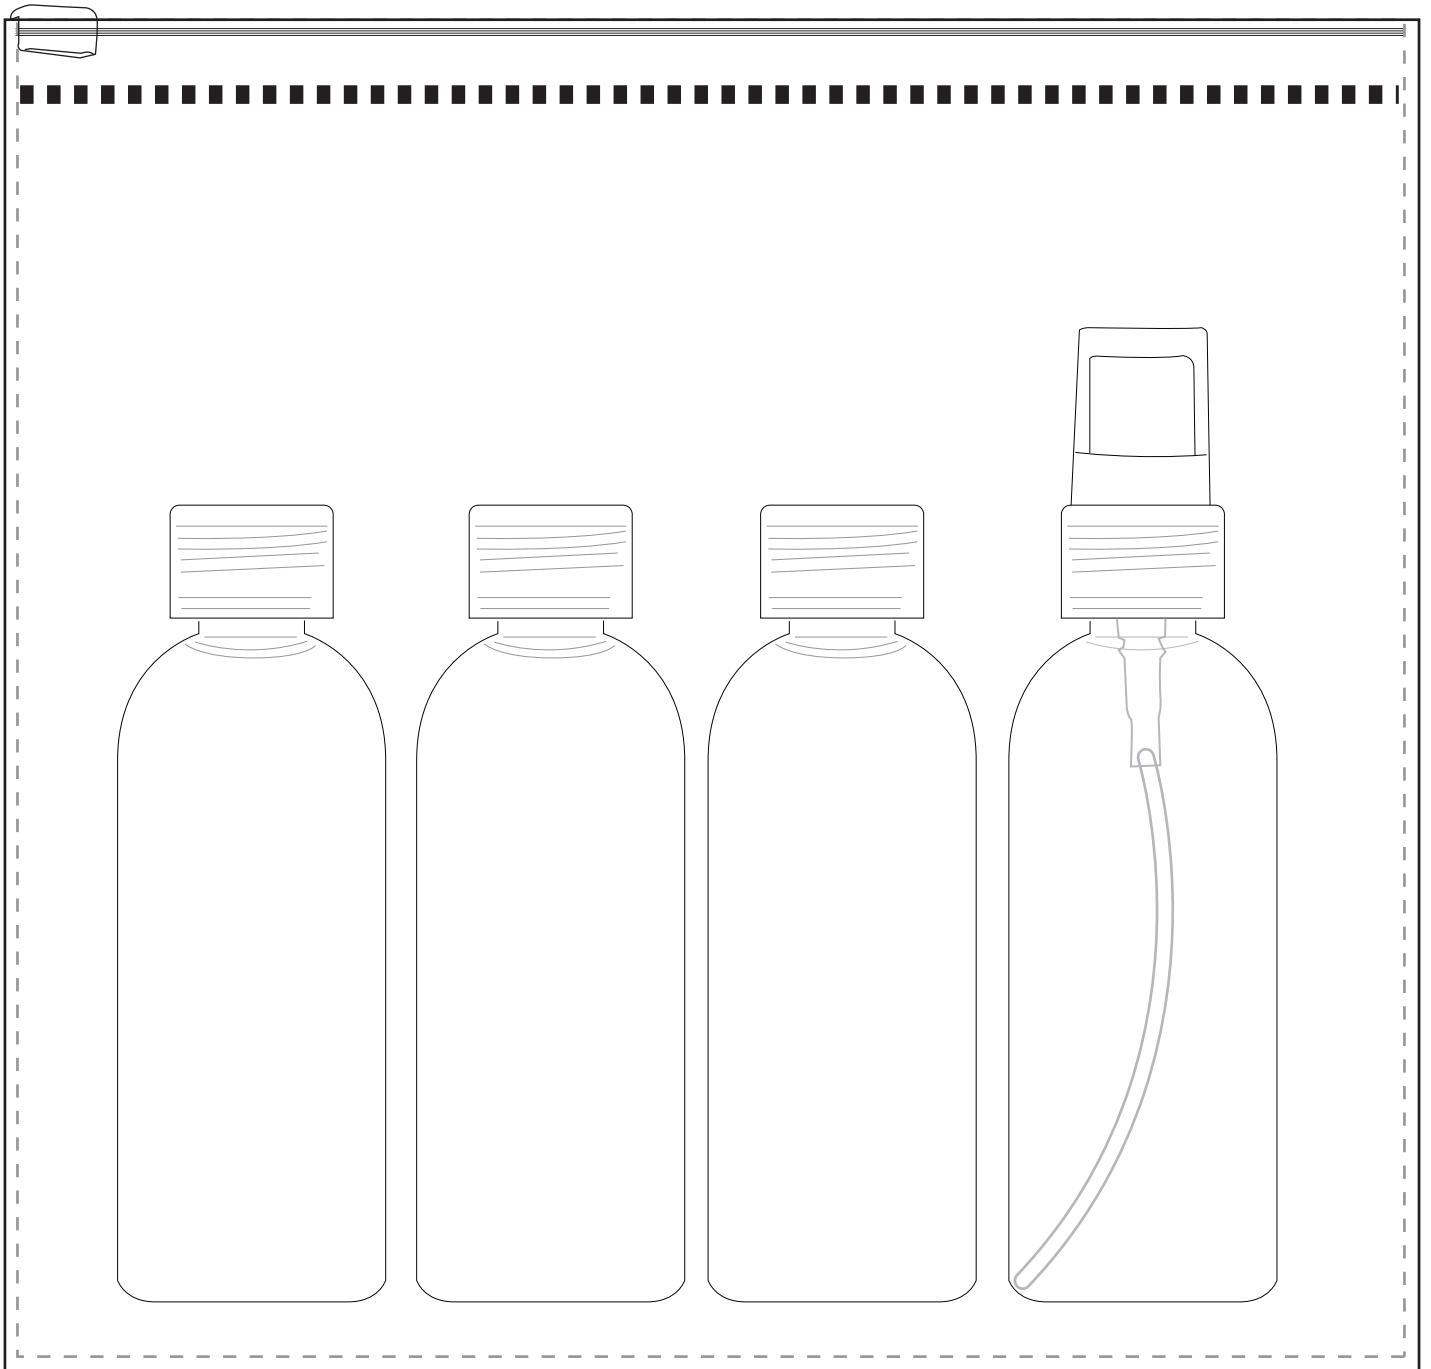

# Product Art Template

Product: **SM-9488 - Carry-On Kit**

Product Size: **186mm(w) x 181mm(h) x 38mm(d)**

Product Colour:

Decoration Size: **mm(w) x mm(h)**

Decoration Method:

Decoration Colour:

**Artwork Approval**

Art Version: V1

**Product Scale 100%**

**Notes:**

Please check that all the details are correct before providing your approval with confirmed art version

Where the decoration method uses digital printing techniques colours are produced using CMYK equivalent.