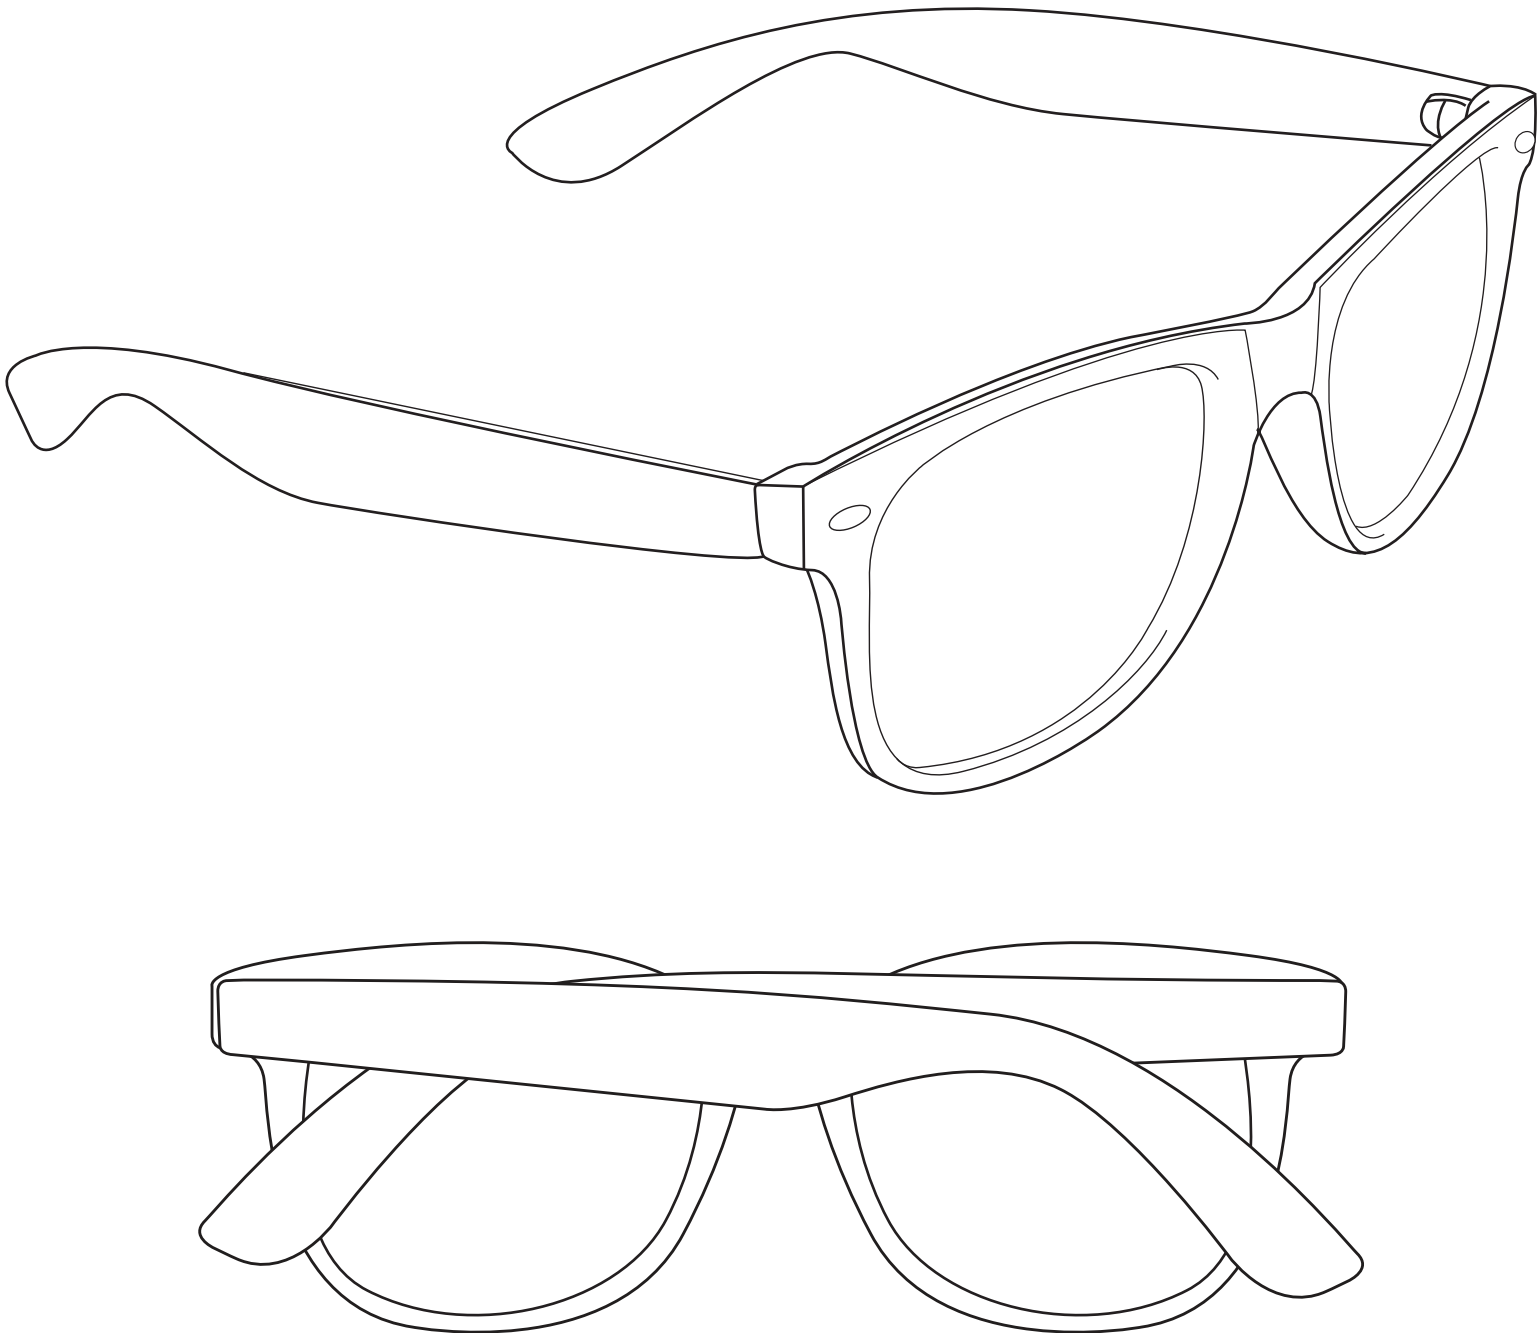

# Product Art Template

Product: **SM-7821 - The Sun Ray Promotional  
Glasses**

Product Size: **142mm(h) x 50mm(d)**

Product Colour:

Decoration Size: **mm(w) x mm(h)**

Decoration Method:

Decoration Colour:

**Artwork  
Approval**

Art Version: V1

**Product Scale 100%**

**Notes:**

Please check that all the details are correct before providing your approval with confirmed art version  
Where the decoration method uses digital printing techniques colours are produced using CMYK equivalent.