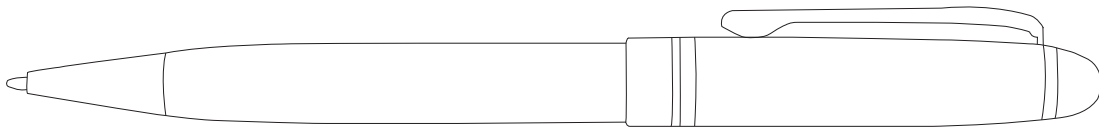

Product Art Template

Product: **6002 - Bristol Twist Ballpoint Pen**
Product Size: **141mm(h) x 15.5mmØ**
Product Colour:
Decoration Size: **mm(w) x mm(h)**
Decoration Method:
Decoration Colour:

**Artwork
Approval**

Art Version: V1

Product Scale 100%

Notes:

Please check that all the details are correct before providing your approval with confirmed art version
Where the decoration method uses digital printing techniques colours are produced using CMYK equivalent.