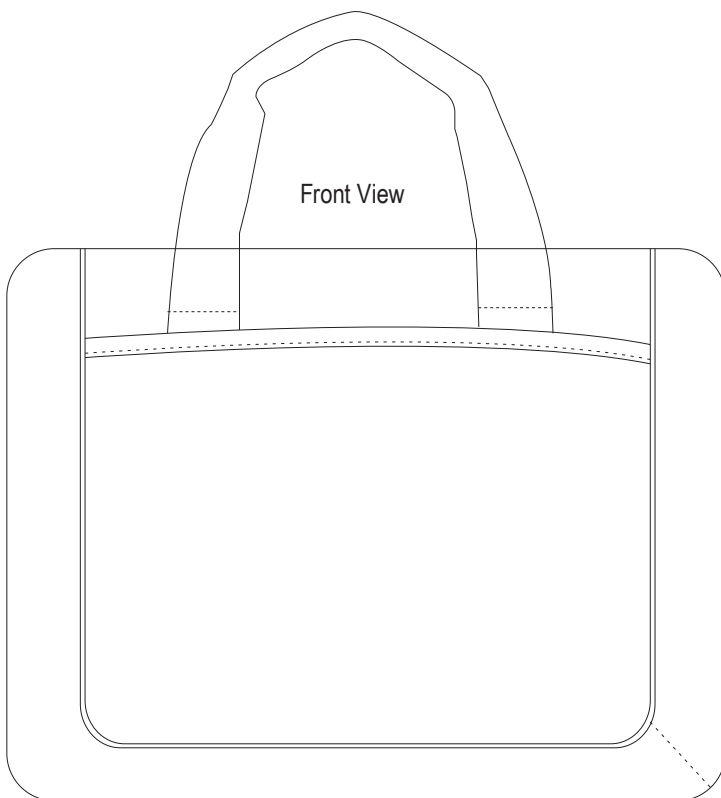

Product Art Template

Product: **5173 - Dolphin Business Briefcase**
Product Size: **380mm(w) x 292mm(h) x 70mm(d)**
Product Colour:
Decoration Size: **mm(w) x mm(h)**
Decoration Method:
Decoration Colour:

**Artwork
Approval**

Art Version: V1

Product Scale 25%

Notes:

Please check that all the details are correct before providing your approval with confirmed art version
Where the decoration method uses digital printing techniques colours are produced using CMYK equivalent.