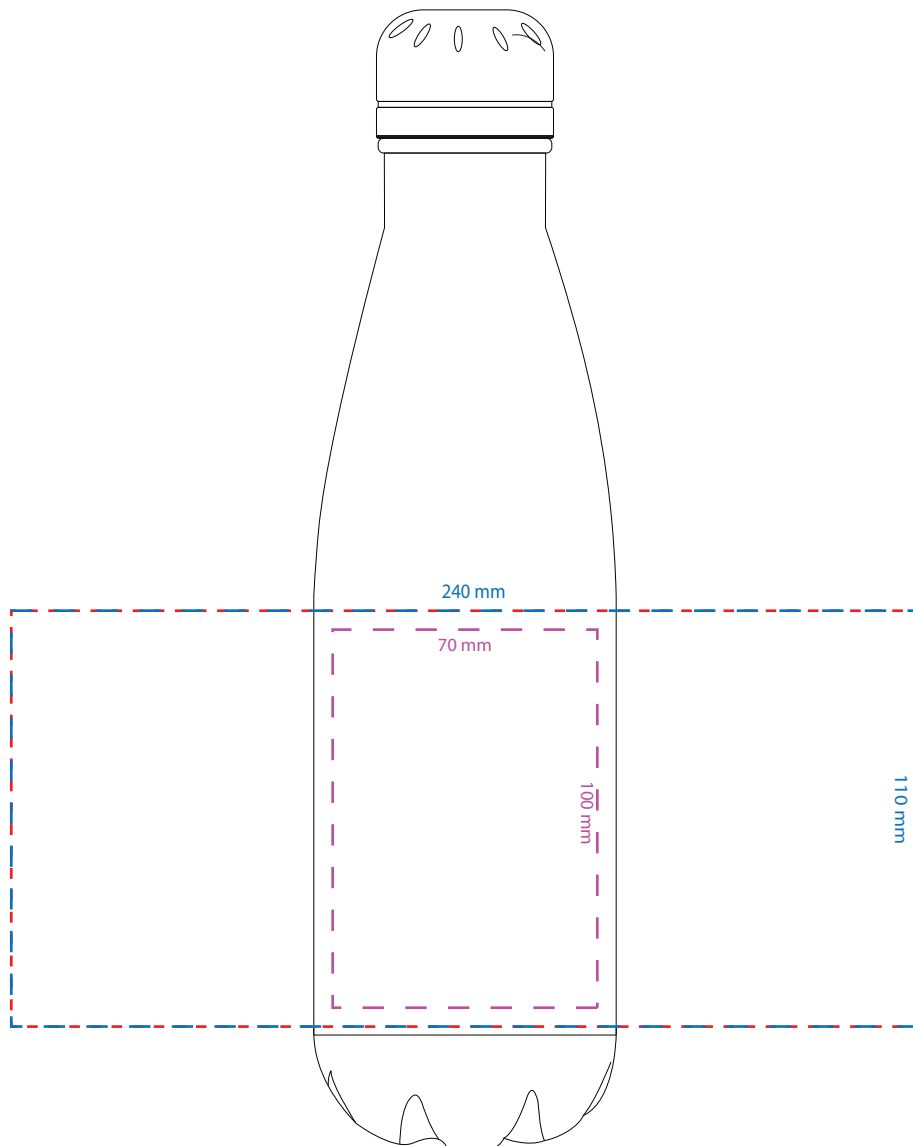

Product Art Template

Product: **5262RT - Mega Copper Vacuum Insulated
760ml Bottle with Rotary Digital Print**
Product Size: **80mm(dia) x 302mm(h)**
Product Colour: **White**
Decoration Size: **mm(w) x mm(h)**
Decoration Method: **Full Colour Rotary Print**
Decoration Colour:

**Artwork
Approval**

Art Version: V1

Product Scale 50%

Notes:

Please check that all the details are correct before providing your approval with confirmed art version
Where the decoration method uses digital printing techniques colours are produced using CMYK equivalent.

Product: **5262RT - Mega Copper Vacuum Insulated
760ml Bottle with Rotary Digital Print**
Product Size: **80mm(dia) x 302mm(h)**
Product Colour: **White**
Decoration Size: **mm(w) x mm(h)**
Decoration Method: **Full Colour Rotary Print**
Decoration Colour:

**Artw
App**

Art V

Product Scale 50%

Red line represents MDA (MAX DEC AREA)
Blue line represents art deck size for Rotary Print - Large
Blue line represents art deck size for Rotary Print - Small

logo shown @ 100%