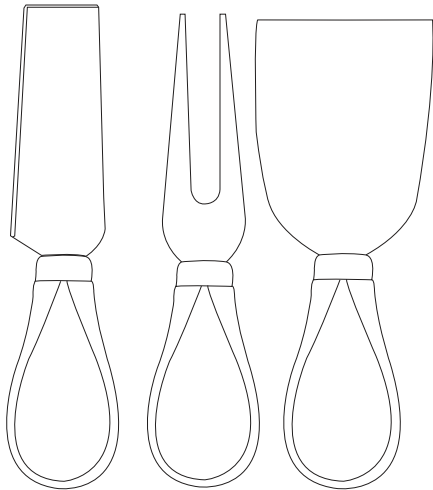

# Product Art Template

Product: **794 - 3 Piece Cheese Set**  
Product Size: **Box: 165mm(w) x 170mm(h) x 25mm(d),  
Utensils 125mm(h)**  
Product Colour:  
Decoration Size: **mm(w) x mm(h)**  
Decoration Method:  
Decoration Colour:

**Artwork  
Approval**

Art Version: V1

**Product Scale 50%**

**box - lid**

**Notes:**

Please check that all the details are correct before providing your approval with confirmed art version  
Where the decoration method uses digital printing techniques colours are produced using CMYK equivalent.