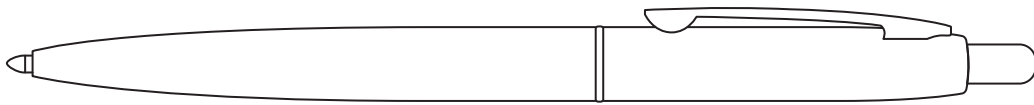

Product Art Template

Product: **1066 - Recycled Stainless Steel
Ballpoint Pen**

Product Size: **12mm(w) x 140mm(h)**

Product Colour:

Decoration Size: **mm(w) x mm(h)**

Decoration Method:

Decoration Colour:

**Artwork
Approval**

Art Version: V1

Product Scale 100%

Notes:

Please check that all the details are correct before providing your approval with confirmed art version
Where the decoration method uses digital printing techniques colours are produced using CMYK equivalent.