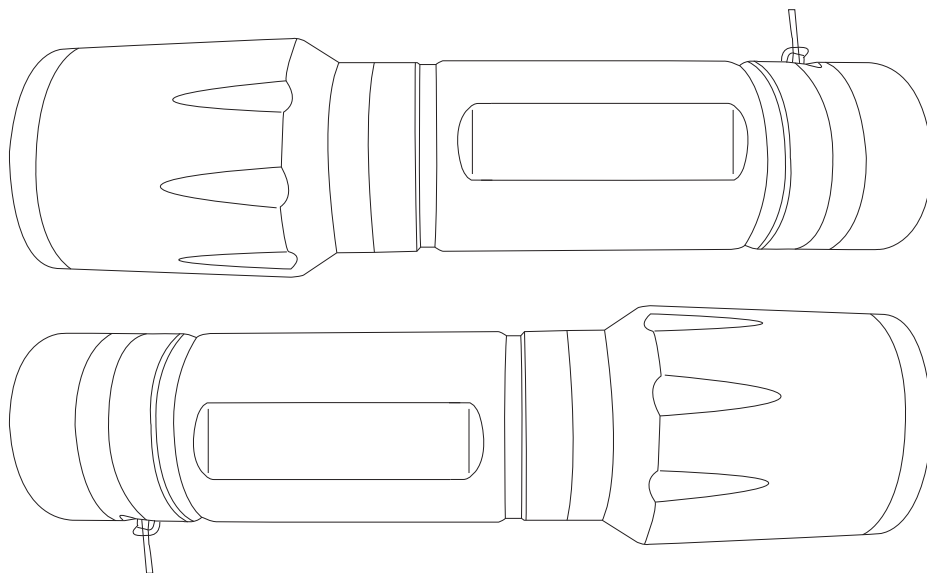

Product Art Template

Product: **TK1021 - Trekk™ Bottle Opener Torch**
Product Size: **120mm(h) x 31mm(w)**
Product Colour:
Decoration Size: **mm(w) x mm(h)**
Decoration Method:
Decoration Colour:

**Artwork
Approval**

Art Version: V1

Product Scale 100%

Notes:

Please check that all the details are correct before providing your approval with confirmed art version
Where the decoration method uses digital printing techniques colours are produced using CMYK equivalent.