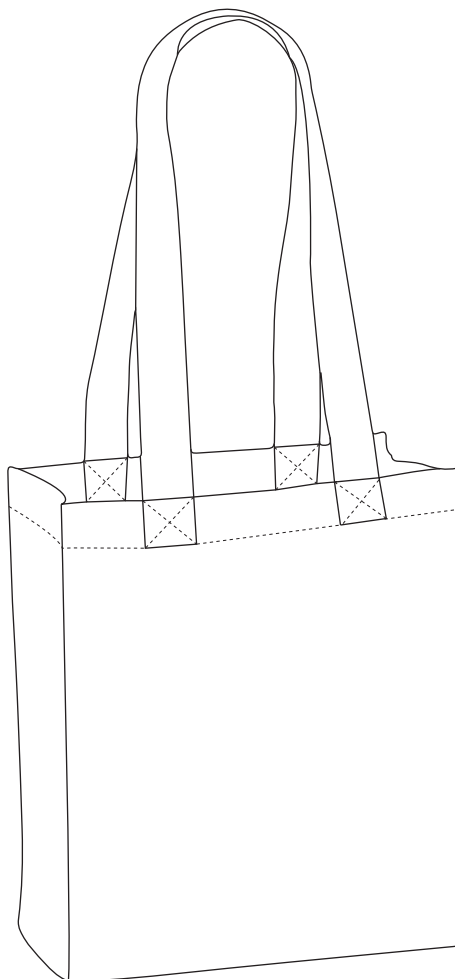

# Product Art Template

Product: **SM-7453 - Mini Elm Non-Woven Tote**  
Product Size: **209mm(w) x 254mm(h) x 101mm(d)**  
Product Colour:  
Decoration Size: **mm(w) x mm(h)**  
Decoration Method:  
Decoration Colour:

**Artwork  
Approval**

Art Version: V1

**Product Scale 25%**

---

**Notes:**

Please check that all the details are correct before providing your approval with confirmed art version  
Where the decoration method uses digital printing techniques colours are produced using CMYK equivalent.