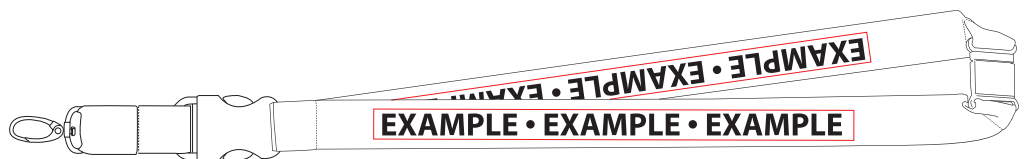

Product Art Template

Product: **SM-2430 - Hang In There Lanyard**
Product Size: **25mm(w) x 381mm(h)**
Product Colour:
Decoration Size: **mm(w) x mm(h)**
Decoration Method:
Decoration Colour:

Artwork Approval

Art Version: V1

Product Scale 25%

Notes:

Please check that all the details are correct before providing your approval with confirmed art version
Where the decoration method uses digital printing techniques colours are produced using CMYK equivalent.