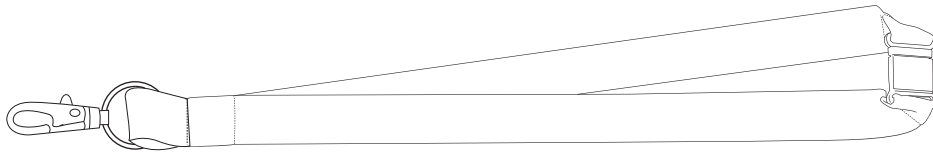

Product Art Template

Product: **SM-2425 - Lanyard with Lobster Clip**
Product Size: **19mm(w) x 445mm(h)**
Product Colour:
Decoration Size: **mm(w) x mm(h)**
Decoration Method:
Decoration Colour:

**Artwork
Approval**

Art Version: V1

Product Scale 25%

Notes:

Please check that all the details are correct before providing your approval with confirmed art version
Where the decoration method uses digital printing techniques colours are produced using CMYK equivalent.