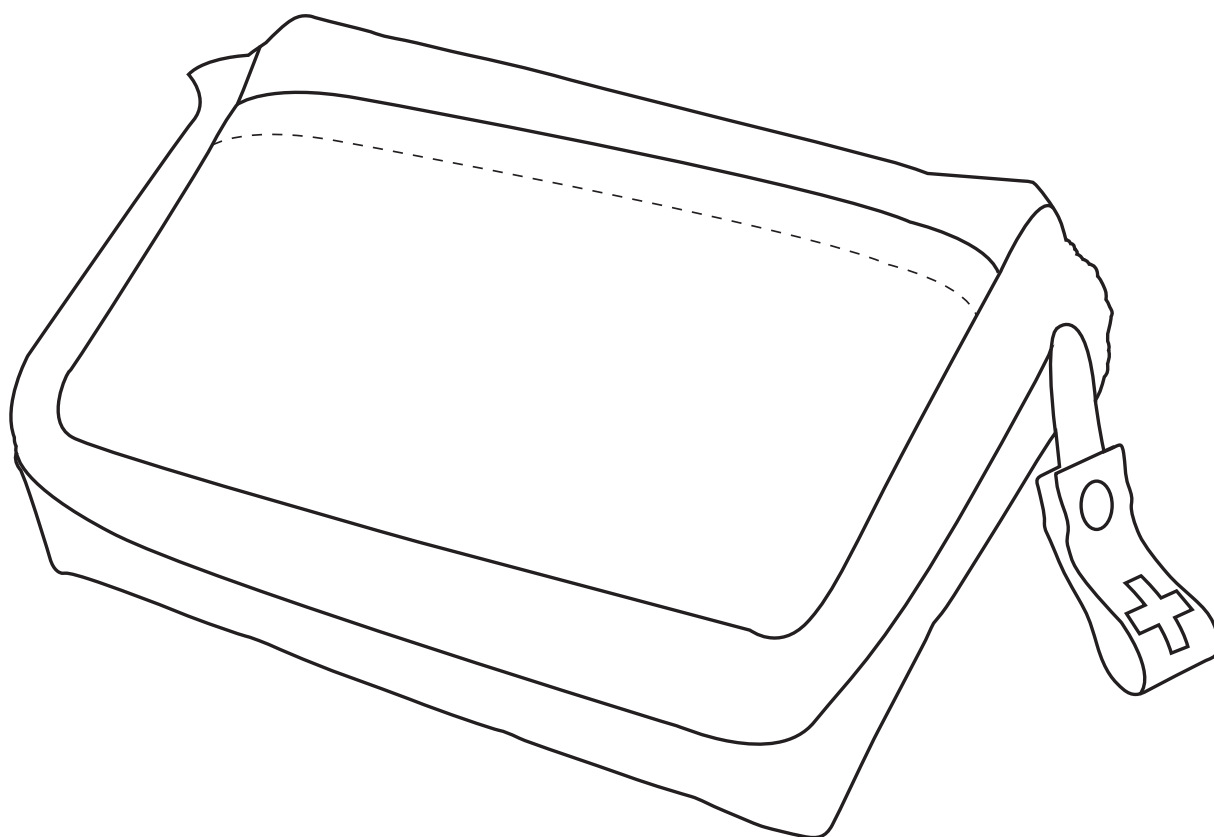

# Product Art Template

Product: **SM-1520 - Bolt 20 Piece First Aid Kit**  
Product Size: **38mm(w) x 127mm(h) x 76mm(d)**  
Product Colour:  
Decoration Size: **mm(w) x mm(h)**  
Decoration Method:  
Decoration Colour:

**Artwork  
Approval**

Art Version: V1

**Product Scale 100%**

---

**Notes:**

Please check that all the details are correct before providing your approval with confirmed art version  
Where the decoration method uses digital printing techniques colours are produced using CMYK equivalent.