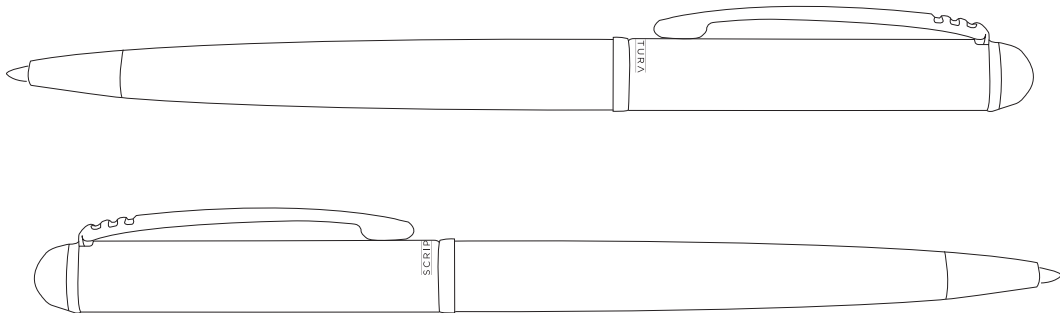

# Product Art Template

Product: **SC1019 - Scriptura Ballpoint Pen**  
Product Size: **Pen: 121mm(h) x 10mm diameter**  
Product Colour:  
Decoration Size: **mm(w) x mm(h)**  
Decoration Method:  
Decoration Colour:

**Artwork  
Approval**

Art Version: V1

**Product Scale 100%**

**Lid - top view**

SCRIPTURA