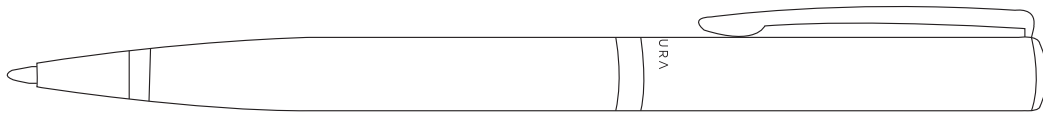

# Product Art Template

Product: **SC1013 - Scriptura Hercules Ballpoint Pen**  
Product Size: **Pen: 121mm(h) x 10mm (Dia)**  
**Box: 165mm(h) x 37mm(w) x 25mm(d)**  
**Sleeve: 164.5mm(h) x 39mm(w) x 25mm(d)**  
Product Colour:  
Decoration Size: **mm(w) x mm(h)**  
Decoration Method:  
Decoration Colour:

## Product Scale 100%