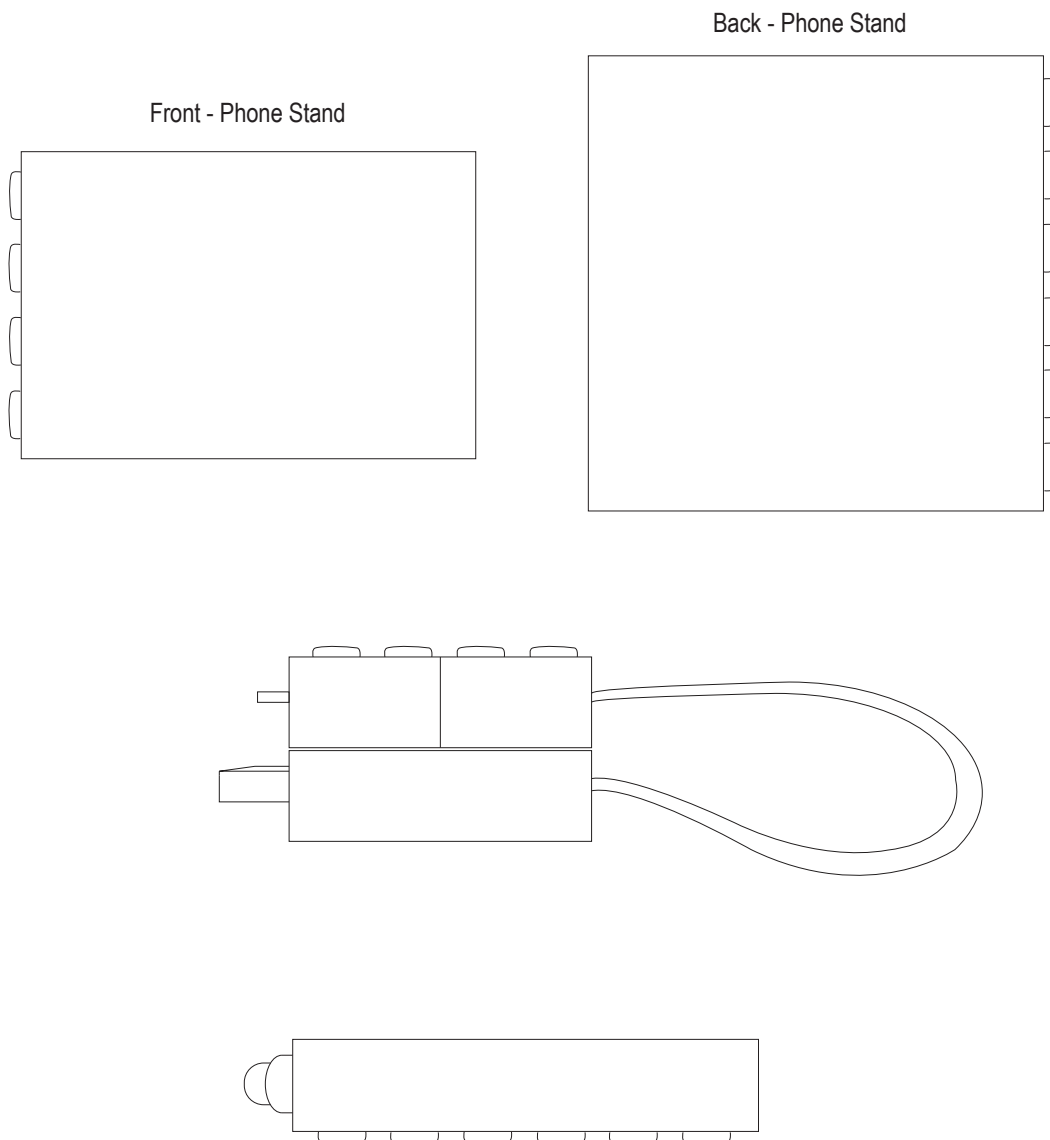

Product Art Template

Product: **A1002 - 3-in-1 Mobile set**
Product Size: **Stand: 60mm(w) x 60mm(h) x 50mm(d)**
Product Colour:
Decoration Size: **mm(w) x mm(h)**
Decoration Method:
Decoration Colour:

Artwork Approval

Art Version: V1

Product Scale 100%

Notes:

Please check that all the details are correct before providing your approval with confirmed art version
Where the decoration method uses digital printing techniques colours are produced using CMYK equivalent.