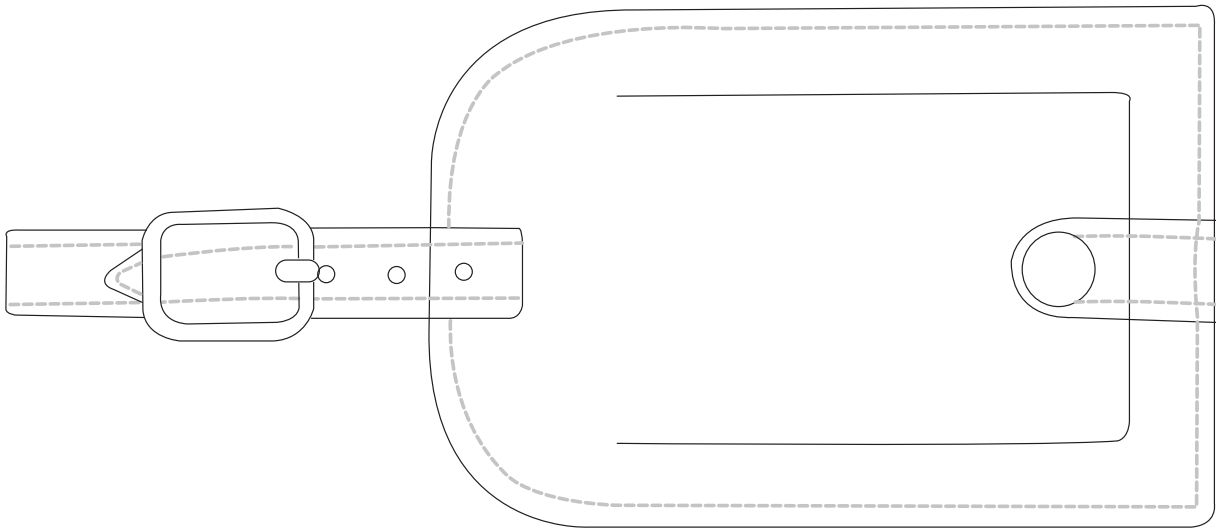

# Product Art Template

Product: **9500-65 - Millennium Leather  
Identification Tag**

Product Size: **69mm(w) x 108mm(h) x 3mm(d)**

Product Colour:

Decoration Size: **mm(w) x mm(h)**

Decoration Method:

Decoration Colour:

**Artwork  
Approval**

Art Version: V1

**Product Scale 100%**

---