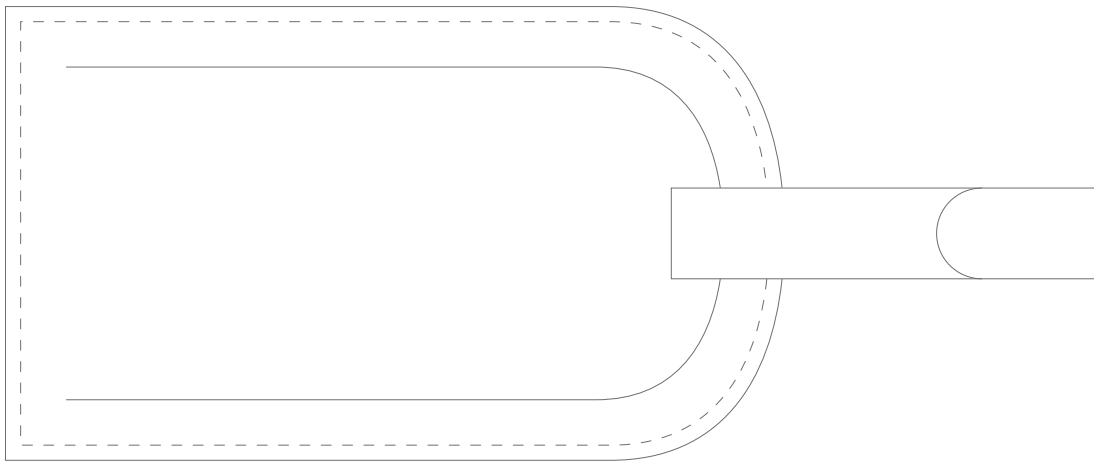

# Product Art Template

Product: **9161 - Coloured Luggage Tag**  
Product Size: **105mm(w) x 60mm(h)**  
Product Colour:  
Decoration Size: **mm(w) x mm(h)**  
Decoration Method:  
Decoration Colour:

**Artwork Approval**

Art Version: V1

**Product Scale 100%**

**Front**

**Back**

**Notes:**

Please check that all the details are correct before providing your approval with confirmed art version  
Where the decoration method uses digital printing techniques colours are produced using CMYK equivalent.