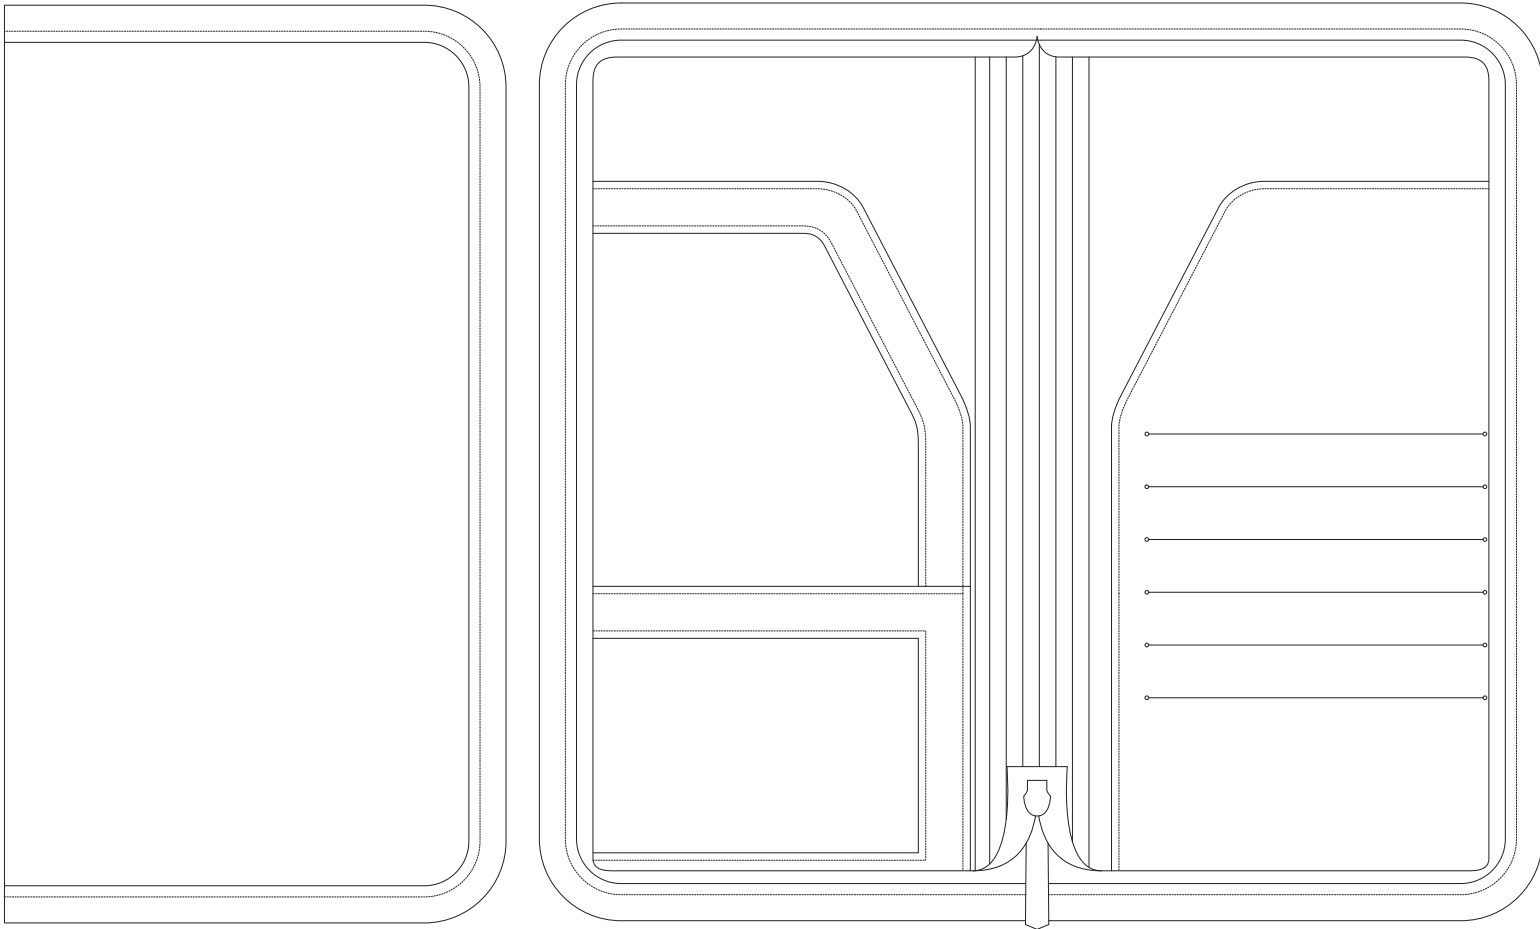

Product Art Template

Product: **9115 - Travel Wallet**
Product Size: **135mm(w) x 245mm(h) x 30mm(d)**
Product Colour:
Decoration Size: **mm(w) x mm(h)**
Decoration Method:
Decoration Colour:

**Artwork
Approval**

Art Version: V1

Product Scale 50%

Notes:

Please check that all the details are correct before providing your approval with confirmed art version
Where the decoration method uses digital printing techniques colours are produced using CMYK equivalent.