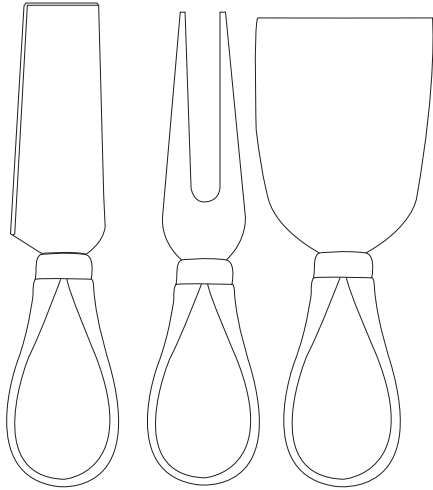

# Product Art Template

Product: **794 - 3 Piece Cheese Set**  
Product Size: **Box: 165mm(w) x 170mm(h) x 25mm(d),  
Utensils 125mm(h)**  
Product Colour:  
Decoration Size: **mm(w) x mm(h)**  
Decoration Method:  
Decoration Colour:

**Artwork  
Approval**

Art Version: V1

**Product Scale 50%**

**box - lid**

**Notes:**

Please check that all the details are correct before providing your approval with confirmed art version  
Where the decoration method uses digital printing techniques colours are produced using CMYK equivalent.