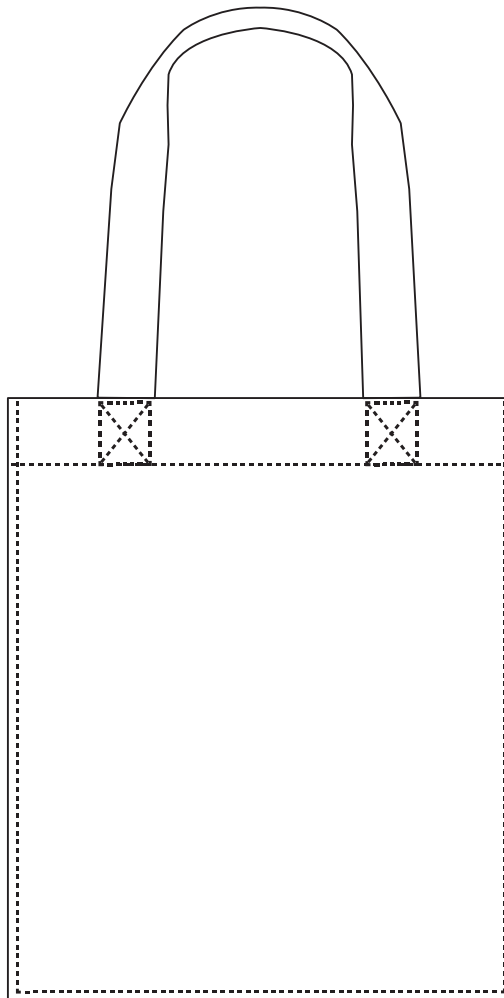

Product Art Template

Product: **7900-90 - Mini 10oz Cotton Gift Tote**
Product Size: **190mm(w) x 234mm(h) x 101mm(d)**
Product Colour:
Decoration Size: **mm(w) x mm(h)**
Decoration Method:
Decoration Colour:

**Artwork
Approval**

Art Version: V1

Product Scale 35%

Notes:

Please check that all the details are correct before providing your approval with confirmed art version
Where the decoration method uses digital printing techniques colours are produced using CMYK equivalent.