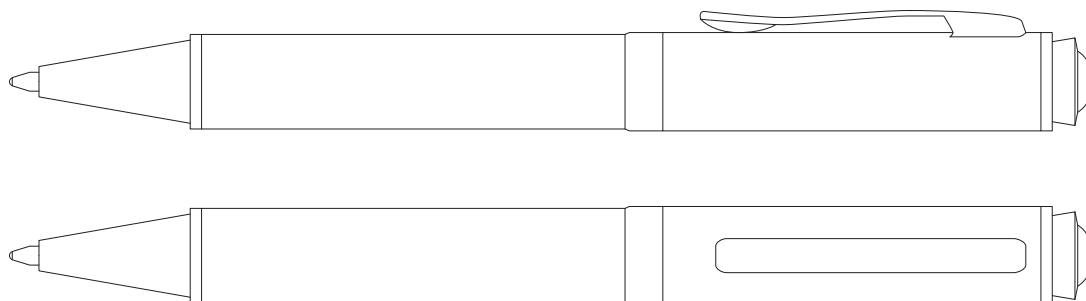

Product Art Template

Product: **696 - Carbon Fibre Ballpoint Pen**
Product Size: **145mm(h) x 13mm Ø**
Product Colour:
Decoration Size: **mm(w) x mm(h)**
Decoration Method:
Decoration Colour:

**Artwork
Approval**

Art Version: V1

Product Scale 100%

Notes:

Please check that all the details are correct before providing your approval with confirmed art version
Where the decoration method uses digital printing techniques colours are produced using CMYK equivalent.